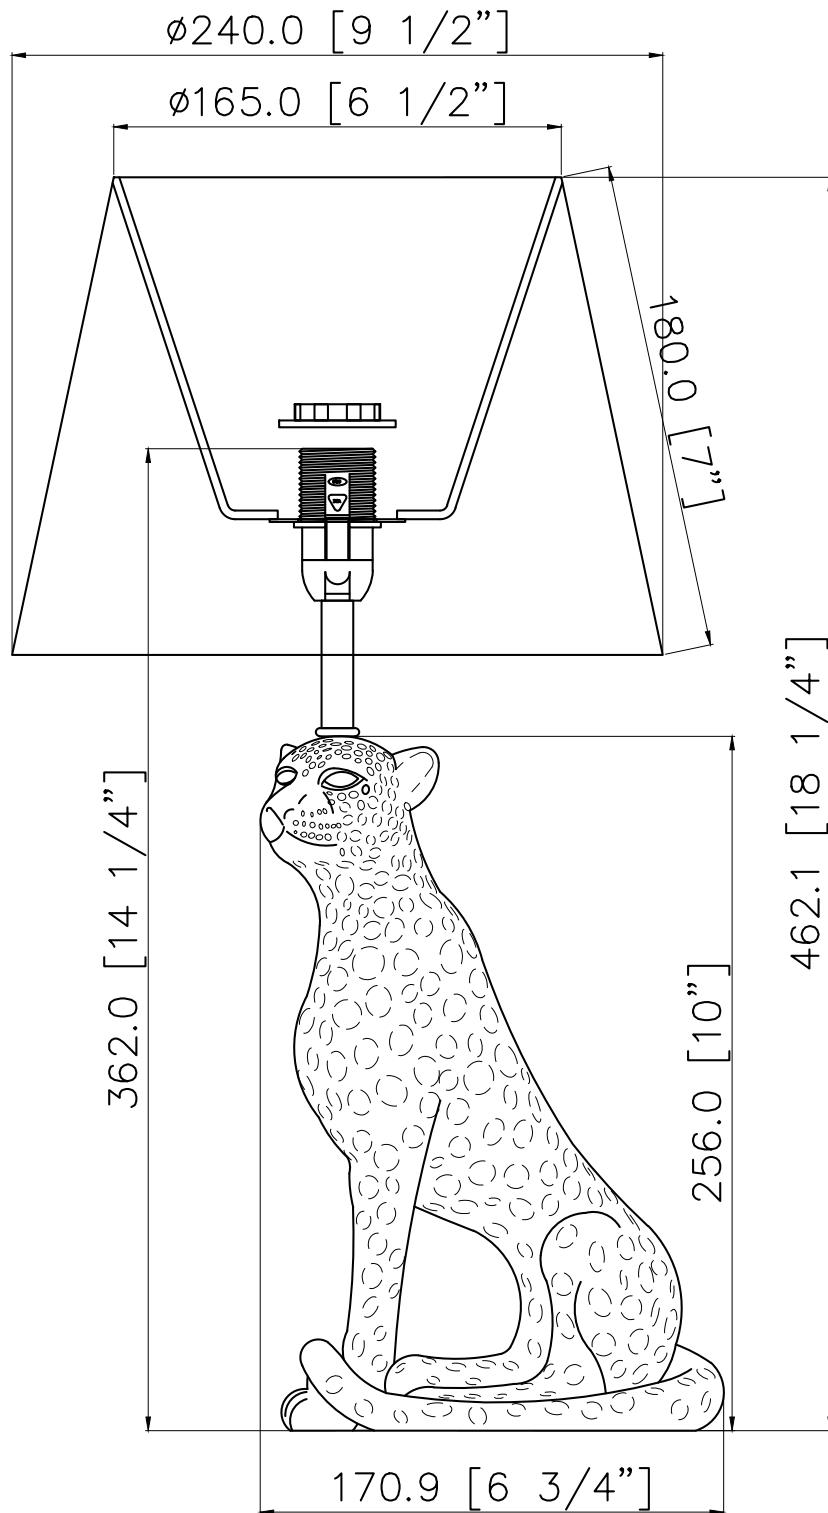

FCL-30782X2

Set of 2 Bella - Gold Cheetah Table Lamps with Black Fabric Shades

CERTIFICATION

CONTACT

www.firstchoicelighting.co.uk

info@firstchoicelighting.co.uk