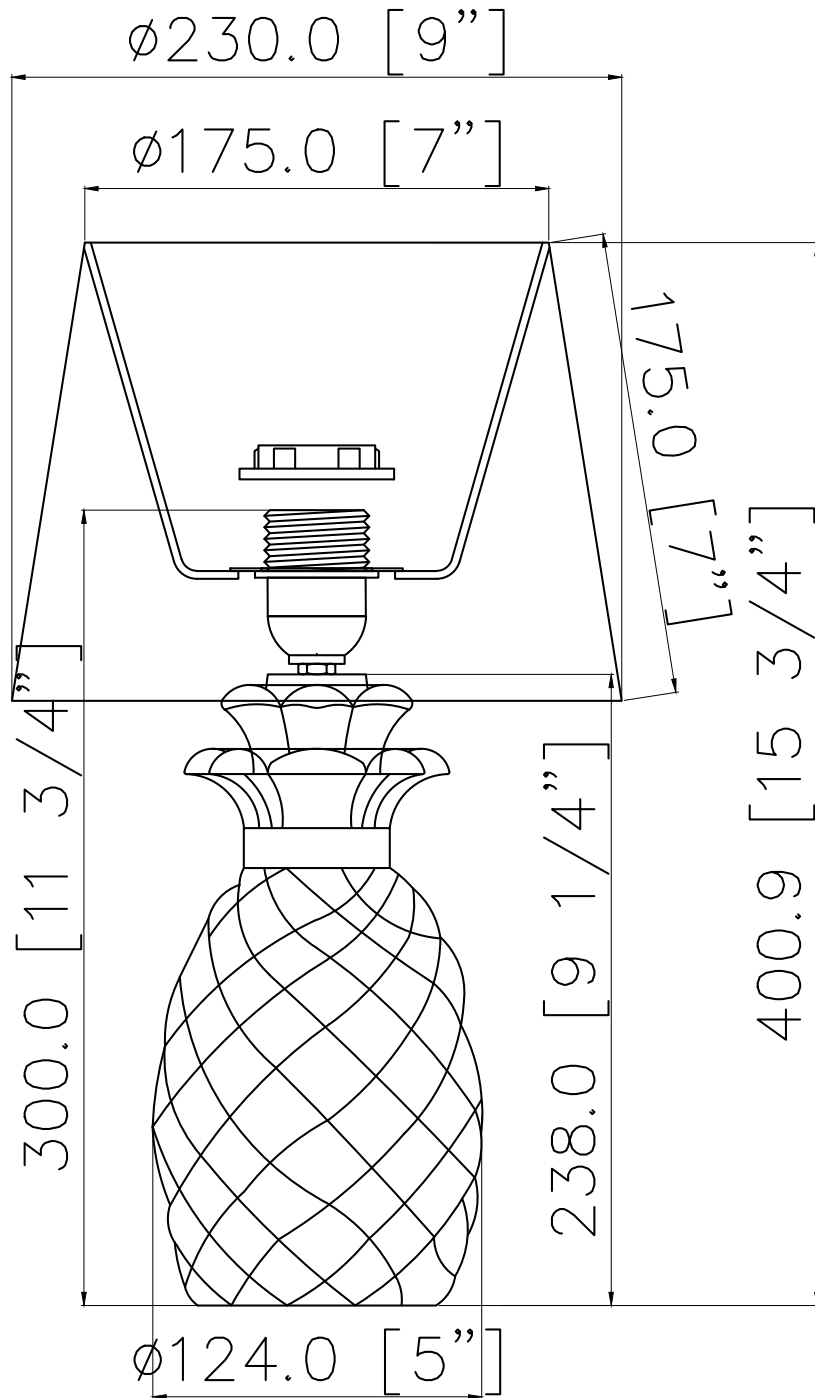

CERTIFICATION

CONTACT

www.firstchoicelighting.co.uk

info@firstchoicelighting.co.uk