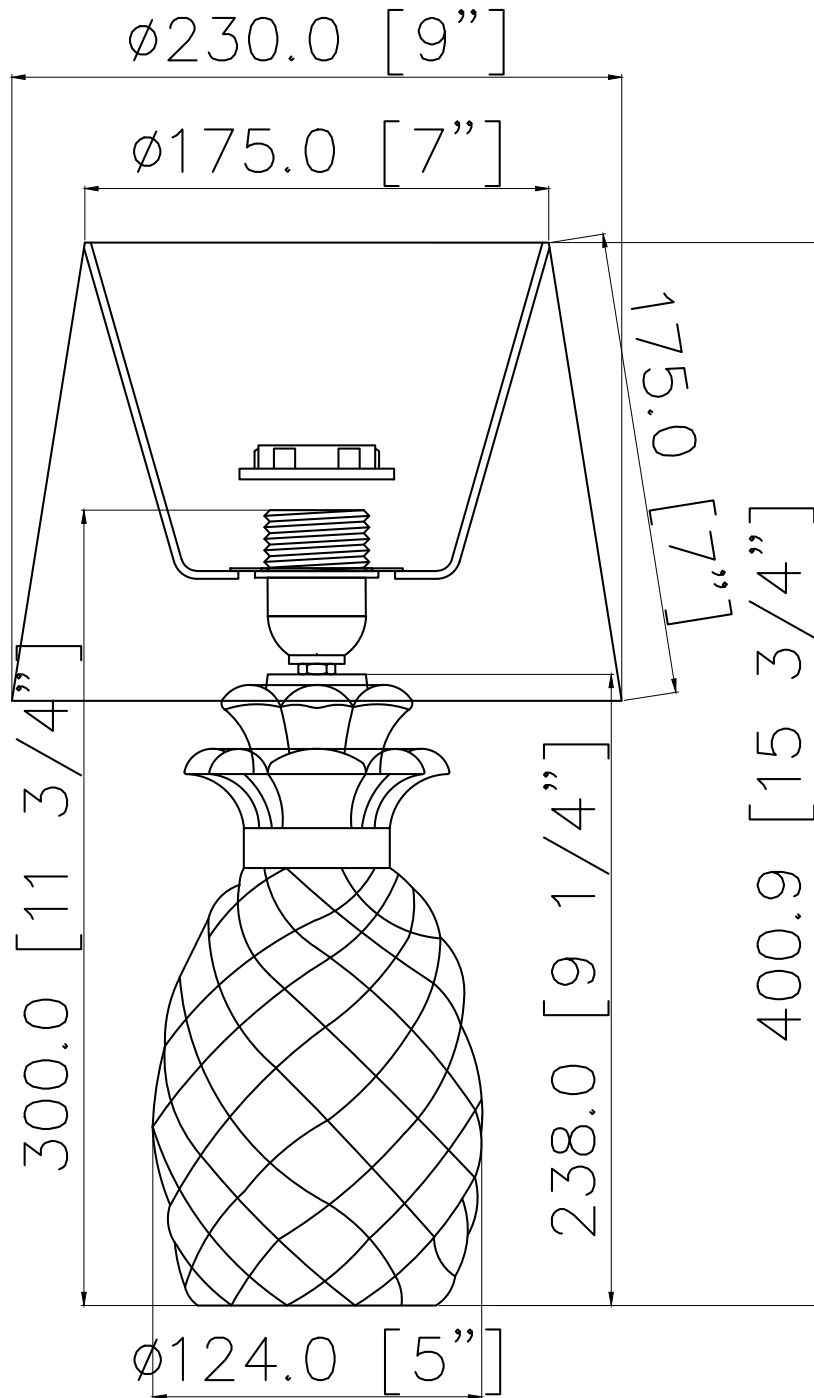

CERTIFICATION

CONTACT

www.firstchoicelighting.co.uk

info@firstchoicelighting.co.uk