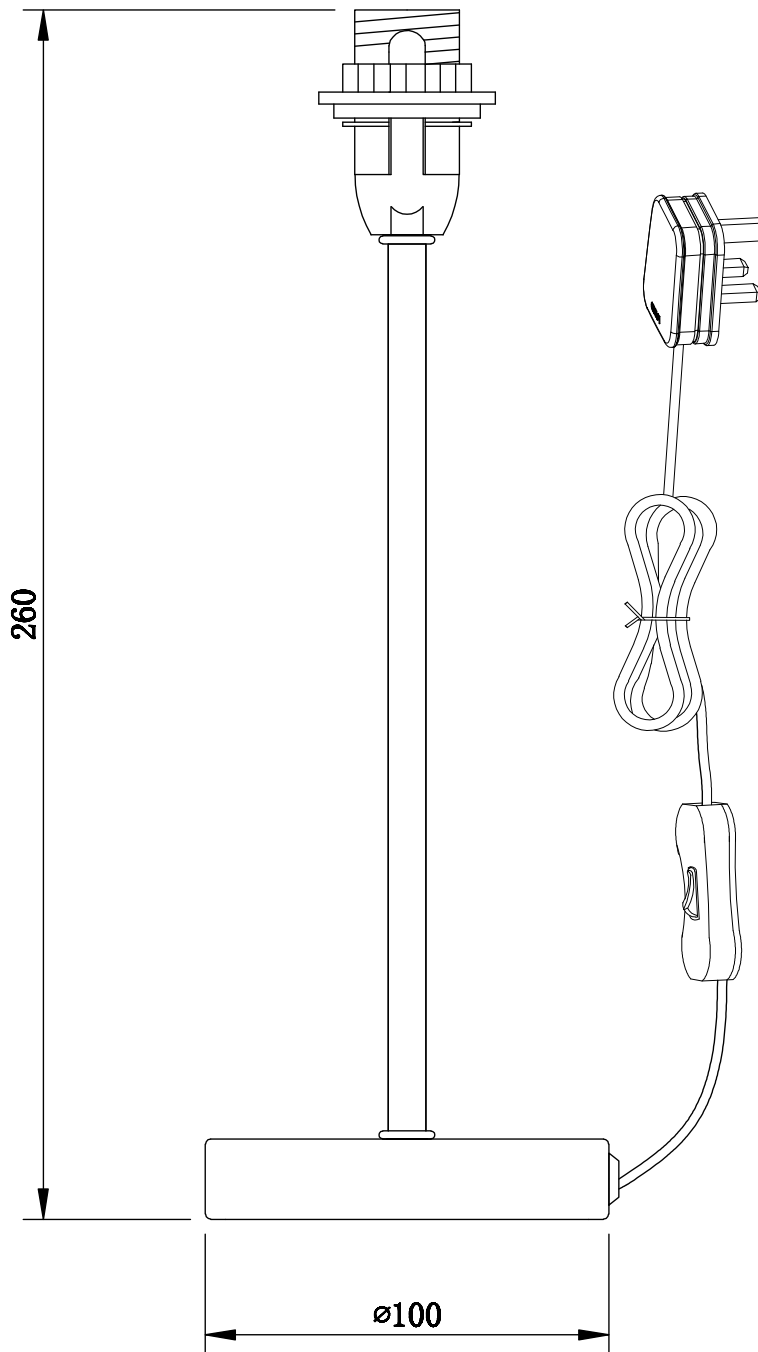

CERTIFICATION

CONTACT

www.firstchoicelighting.co.uk

info@firstchoicelighting.co.uk