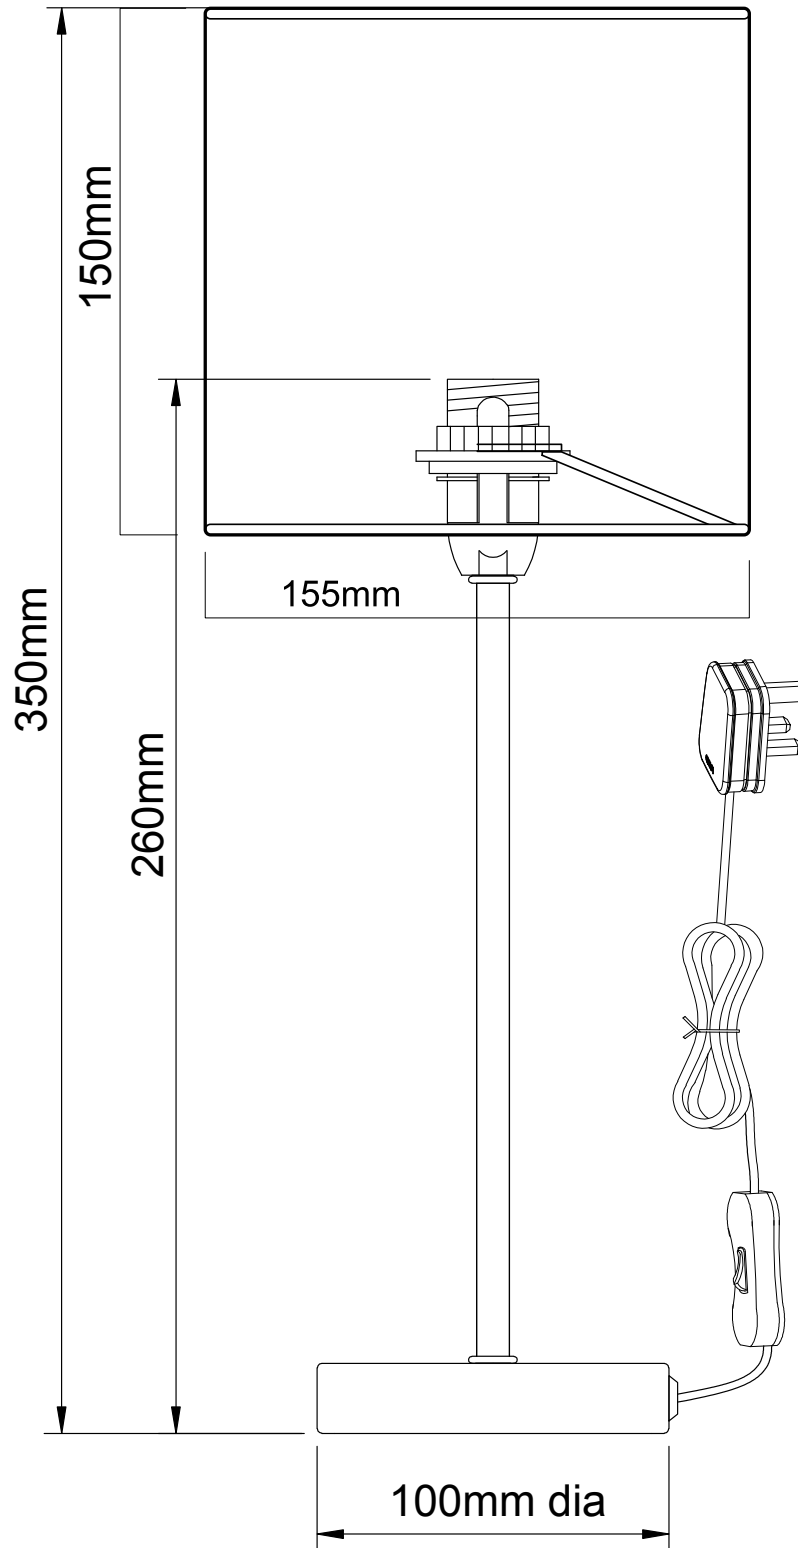

CERTIFICATION

CONTACT

www.firstchoicelighting.co.uk

info@firstchoicelighting.co.uk