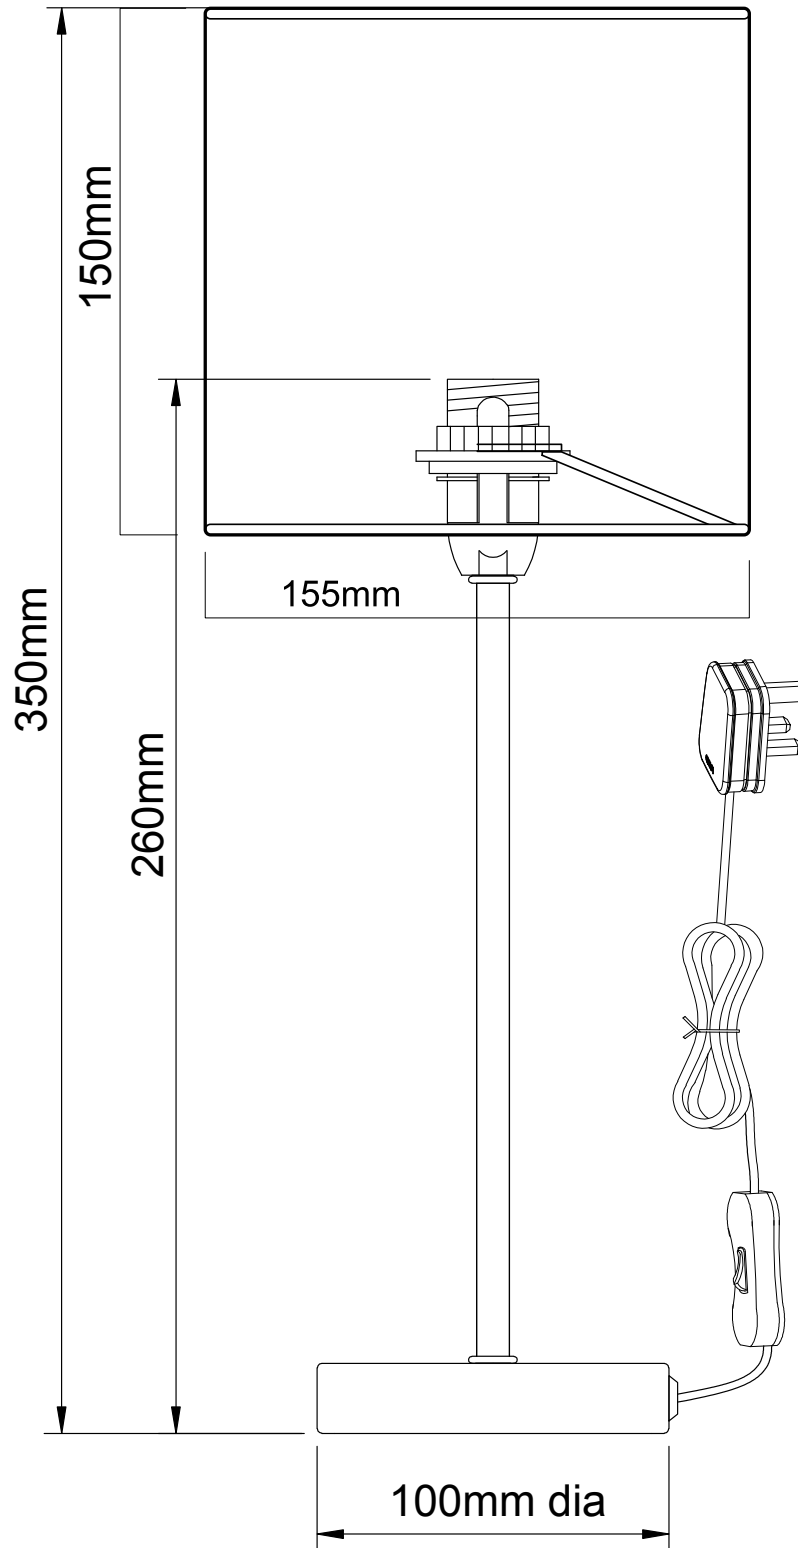

Set of 2 Antique Brass Stick Table Lamps with Grey Cotton Shades

LIGHT SOURCE DATA

- 2 x 40W Max E14 SES (required)
- Lamp direction - Indirect
- Lamp shape - Conical/Candelabra/Candle
- Non-dimmable
- Energy class: Not applicable

DIMENSION DATA

- Height 350mm
- Diameter 155mm

- Weight 0.60kg

SPECIFICATION

- Manufacturer warranty for 2 years from date of purchase
- Antique brass plate and grey cotton
- IP20
- In-line On/Off Switch
- Class II - Double Insulated, No Earth
- 240V
- Assembly required? No
- UKCA Marking, Energy Efficient, Energy Saving

CERTIFICATION

CONTACT

www.firstchoicelighting.co.uk

info@firstchoicelighting.co.uk

FCL-30787_13531X2

Set of 2 Antique Brass Stick Table Lamps with Grey Cotton Shades

CERTIFICATION

CONTACT