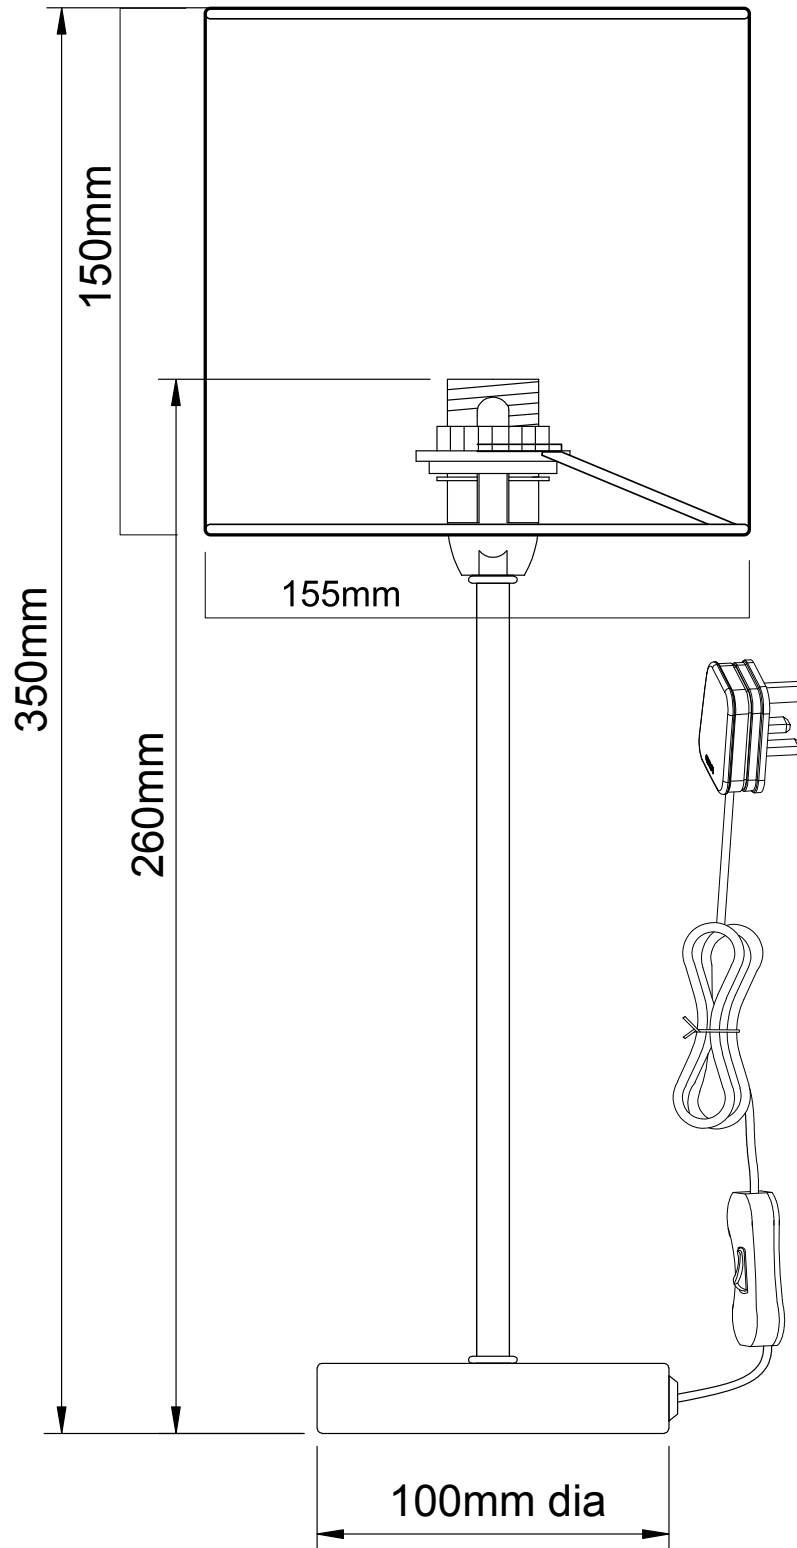

FCL-30787_13535X2

Set of 2 Antique Brass Stick Table Lamps with Grey Velvet Shades

CERTIFICATION

CONTACT

www.firstchoicelighting.co.uk

info@firstchoicelighting.co.uk

ISSUE DATE 27/11/2025

PAGE 2