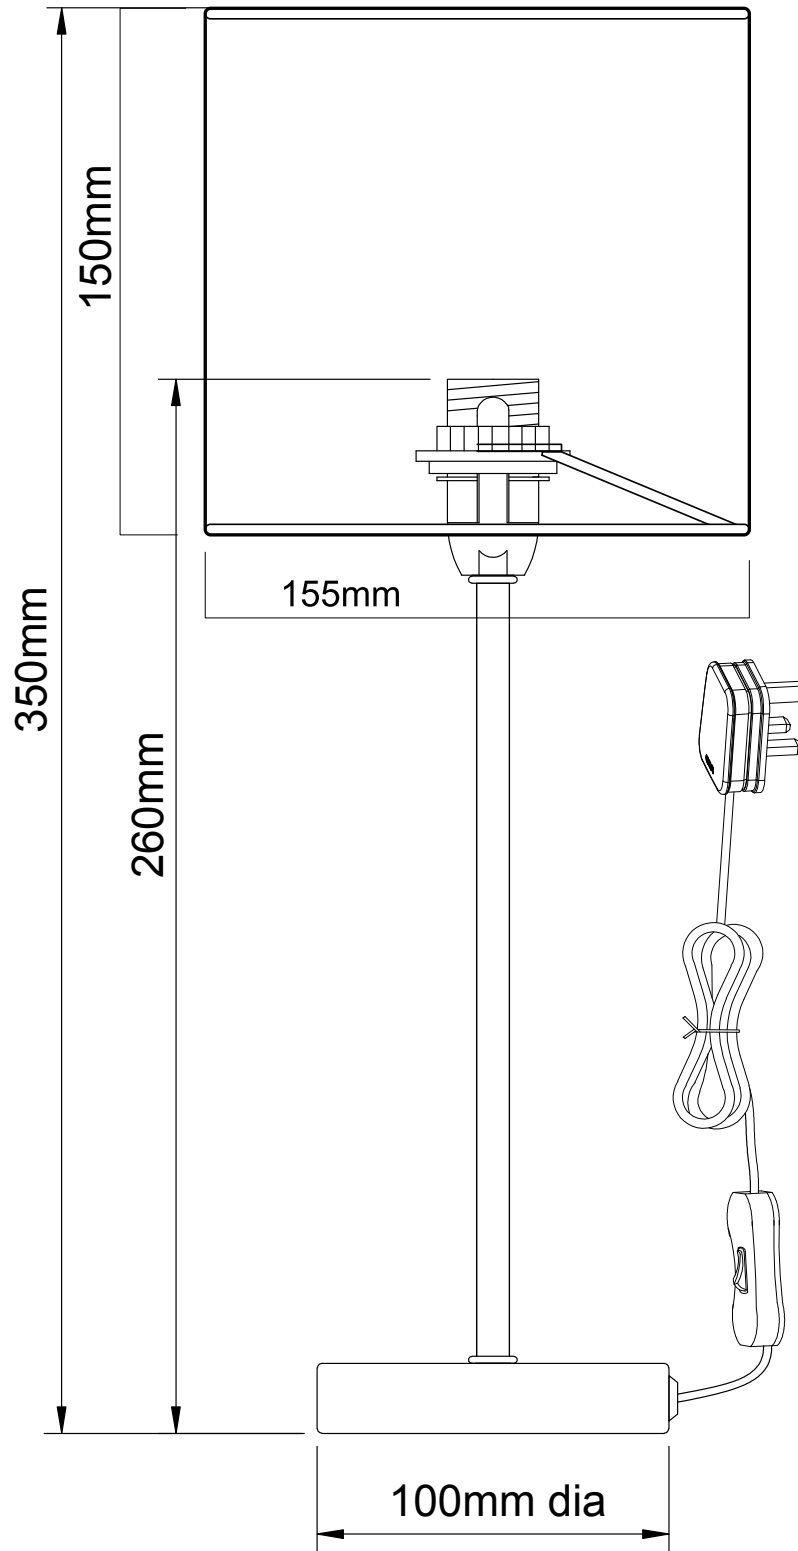

CERTIFICATION

CONTACT

www.firstchoicelighting.co.uk

info@firstchoicelighting.co.uk