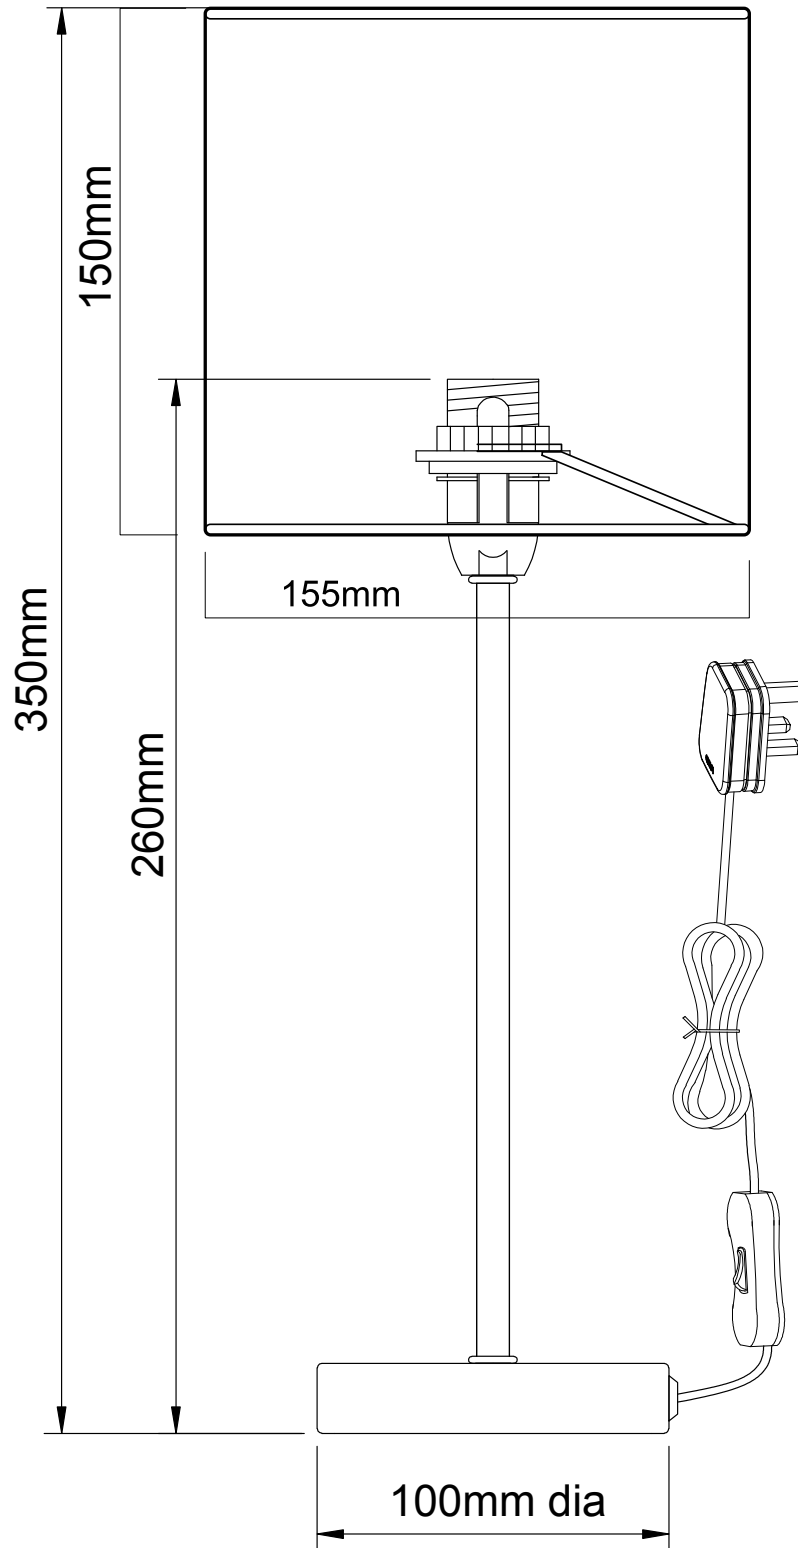

FCL-30787_13543X2

Set of 2 Antique Brass Stick Table Lamps with Grey Glitter Shades

CERTIFICATION

CONTACT

www.firstchoicelighting.co.uk

info@firstchoicelighting.co.uk

ISSUE DATE 27/11/2025

PAGE 2