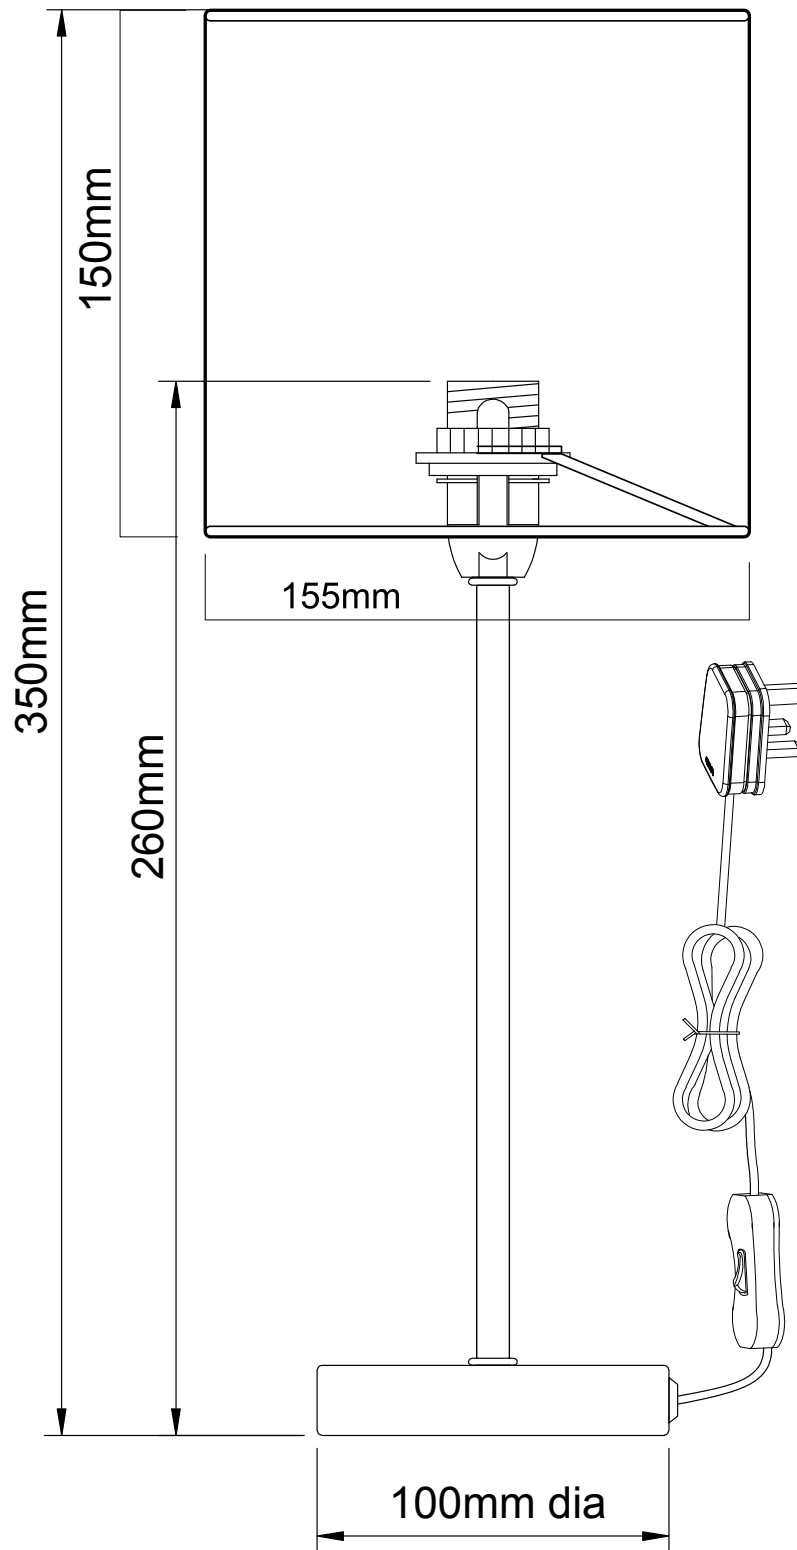

Set of 2 Antique Brass Stick Table Lamps with Navy Blue Velvet Shades

CERTIFICATION

CONTACT

www.firstchoicelighting.co.uk

info@firstchoicelighting.co.uk

ISSUE DATE 27/11/2025

PAGE 2