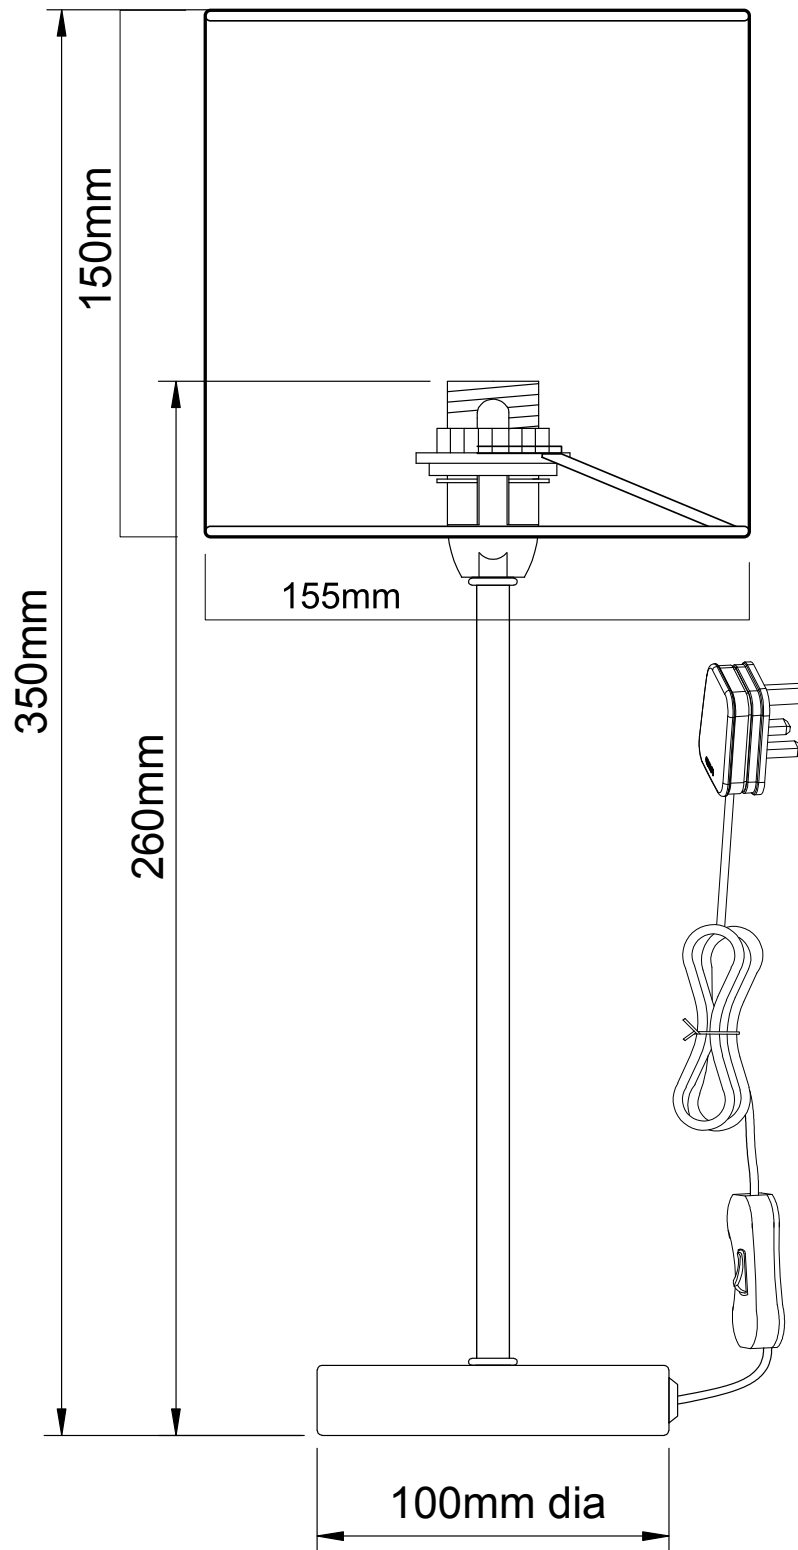

Set of 2 Antique Brass Stick Table Lamps with Navy Blue Cut Shades

CERTIFICATION

CONTACT

www.firstchoicelighting.co.uk

info@firstchoicelighting.co.uk