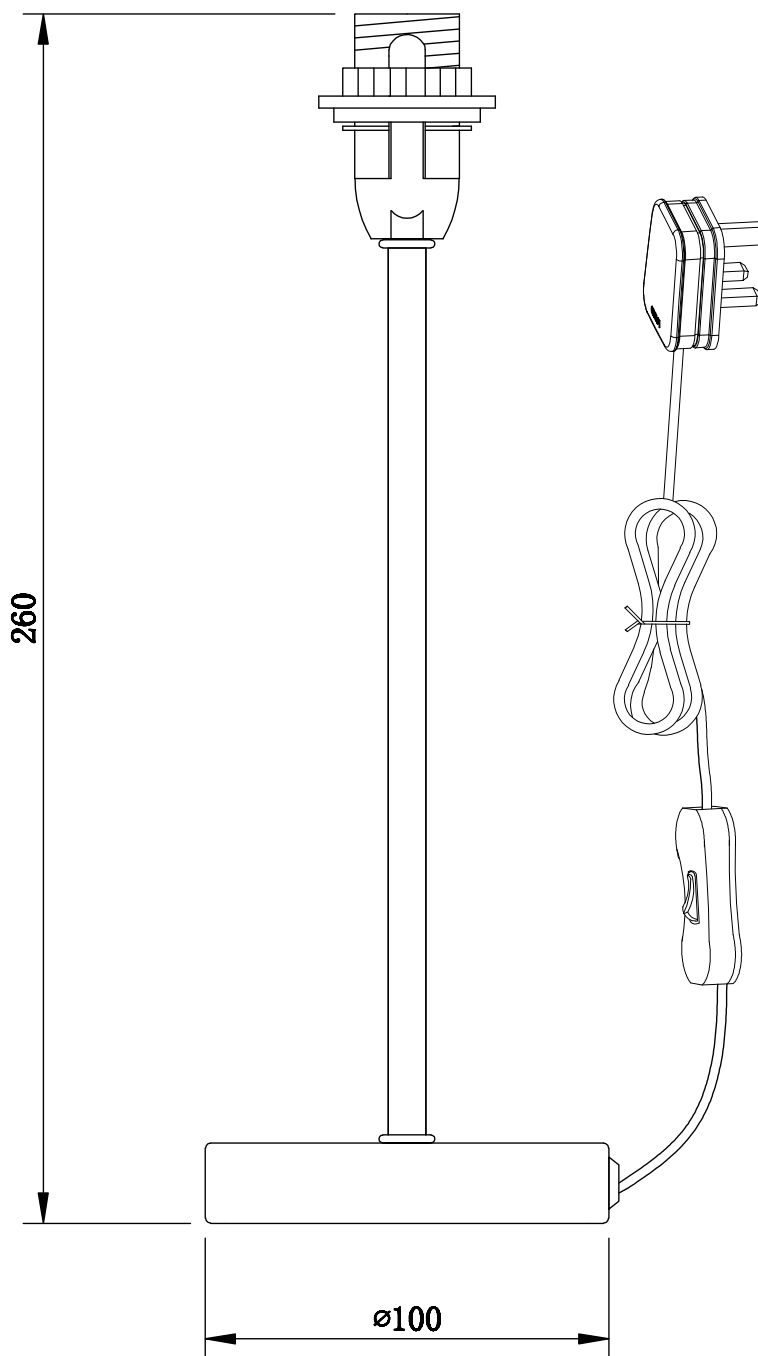

CERTIFICATION

CONTACT

www.firstchoicelighting.co.uk

info@firstchoicelighting.co.uk