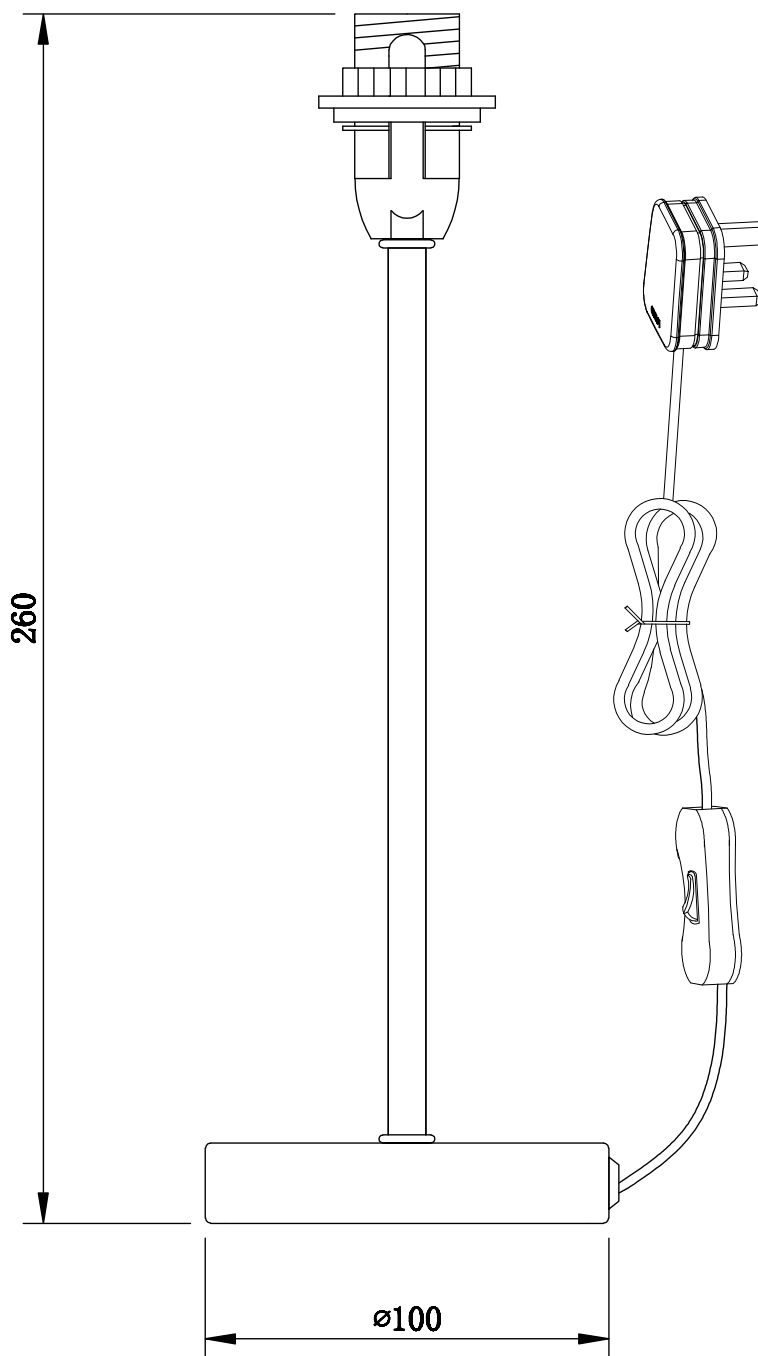

Set of 2 Antique Brass Stick Table Lamps with Royal Blue Fabric Shades

LIGHT SOURCE DATA

- 2 x 10W Max LED E14 SES (required)
- Lamp direction - Indirect
- Lamp shape - Conical/Candelabra/Candle
- Non-dimmable
- Energy class: Not applicable

DIMENSION DATA

- Height 350mm
- Diameter 200mm
- Weight 0.60kg

SPECIFICATION

- Manufacturer warranty for 2 years from date of purchase
- Antique brass plate with polished chrome plate detail and textured royal blue cotton
- IP20
- In-line On/Off Switch
- Class II - Double Insulated, No Earth
- 240V
- Assembly required? No
- UKCA Marking, Energy Efficient, Energy Saving

CERTIFICATION

CONTACT

www.firstchoicelighting.co.uk

info@firstchoicelighting.co.uk

FCL-30787_28242X2

Set of 2 Antique Brass Stick Table Lamps with Royal Blue Fabric Shades

CERTIFICATION

CONTACT