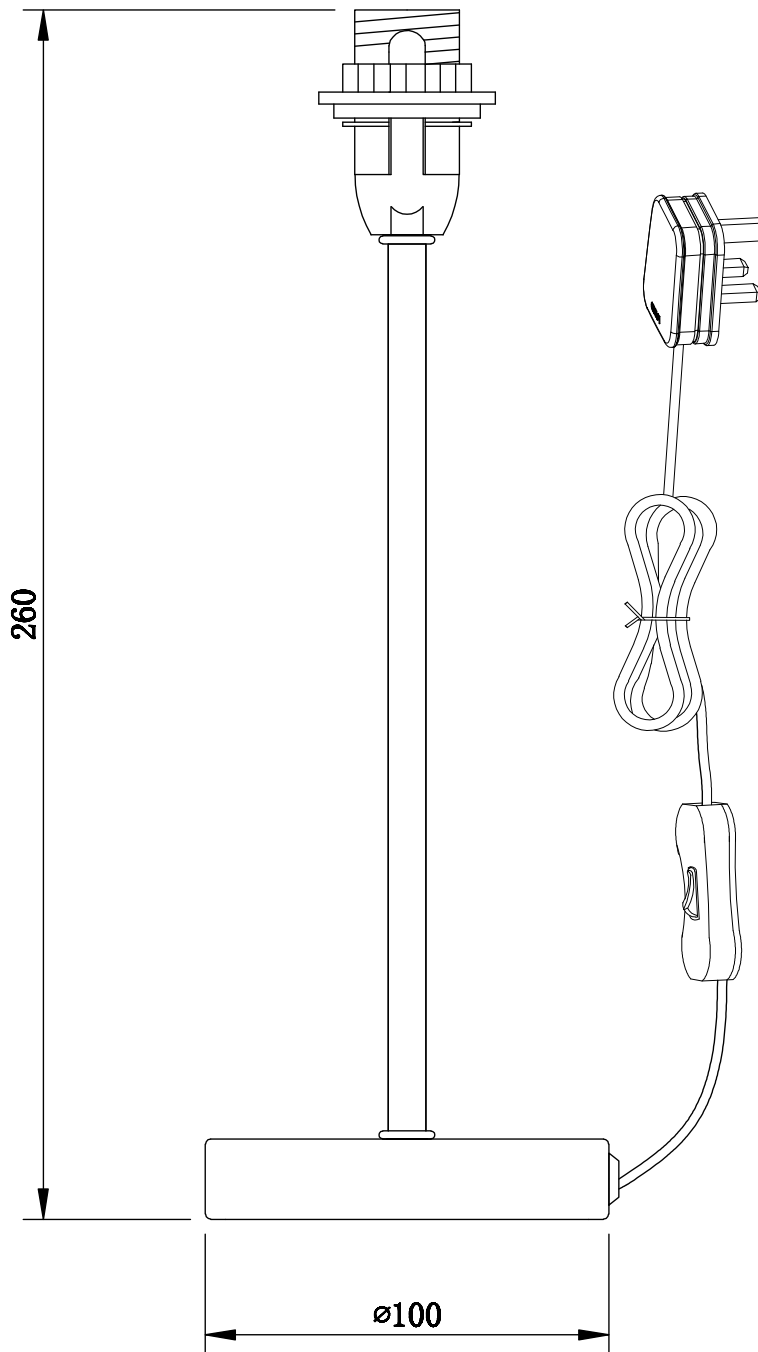

Antique Brass Stick Table Lamp with Ivory Off White Fabric Shade

CERTIFICATION

CONTACT

www.firstchoicelighting.co.uk

info@firstchoicelighting.co.uk