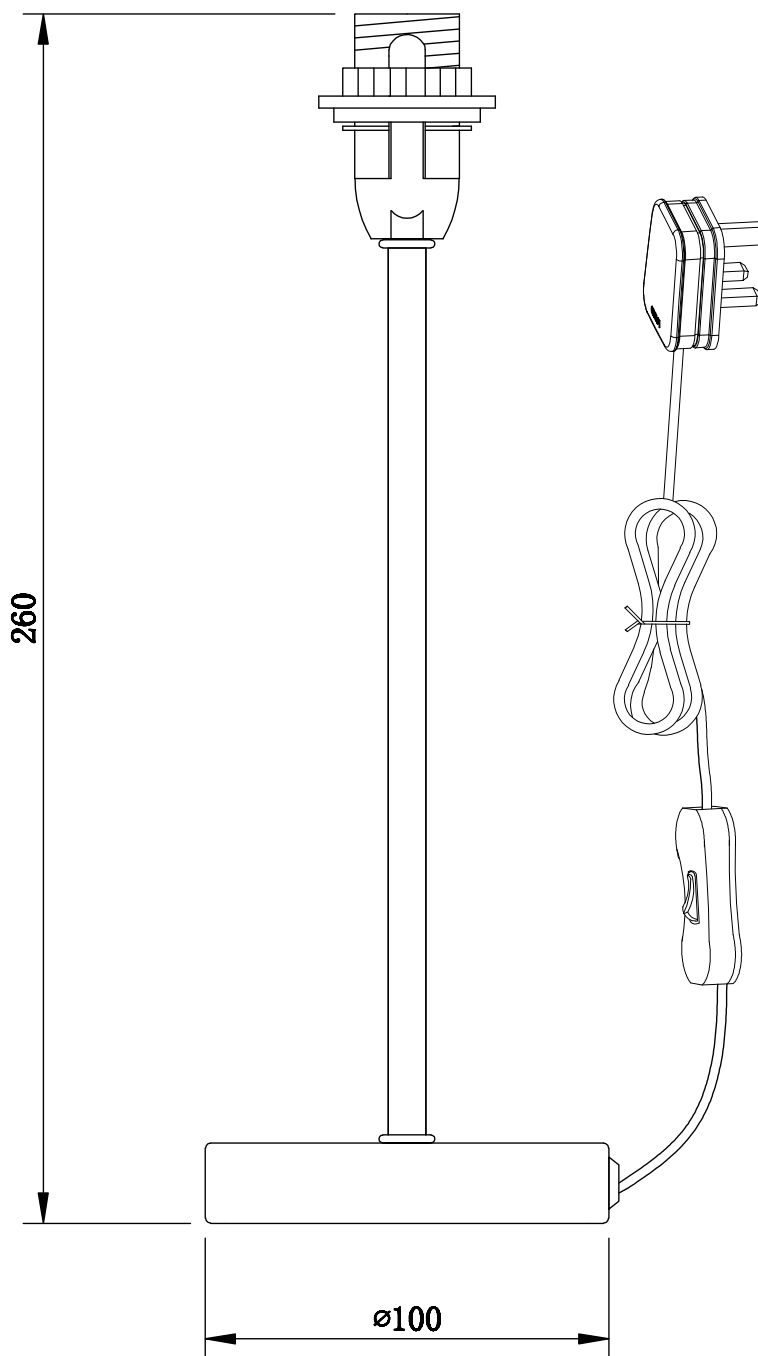

Set of 2 Antique Brass Stick Table Lamps with Ivory Off White Shades

LIGHT SOURCE DATA

- 2 x 10W Max LED E14 SES (required)
- Lamp direction - Indirect
- Lamp shape - Conical/Candelabra/Candle
- Non-dimmable
- Energy class: Not applicable

DIMENSION DATA

- Height 350mm
- Diameter 200mm

- Weight 0.60kg

SPECIFICATION

- Manufacturer warranty for 2 years from date of purchase
- Antique brass plate with polished chrome plate detail and textured off white cotton
- IP20
- In-line On/Off Switch
- Class II - Double Insulated, No Earth
- 240V
- Assembly required? No
- UKCA Marking, Energy Efficient, Energy Saving

CERTIFICATION

CONTACT

www.firstchoicelighting.co.uk

info@firstchoicelighting.co.uk

FCL-30787_28243X2

Set of 2 Antique Brass Stick Table Lamps with Ivory Off White Shades

CERTIFICATION

CONTACT