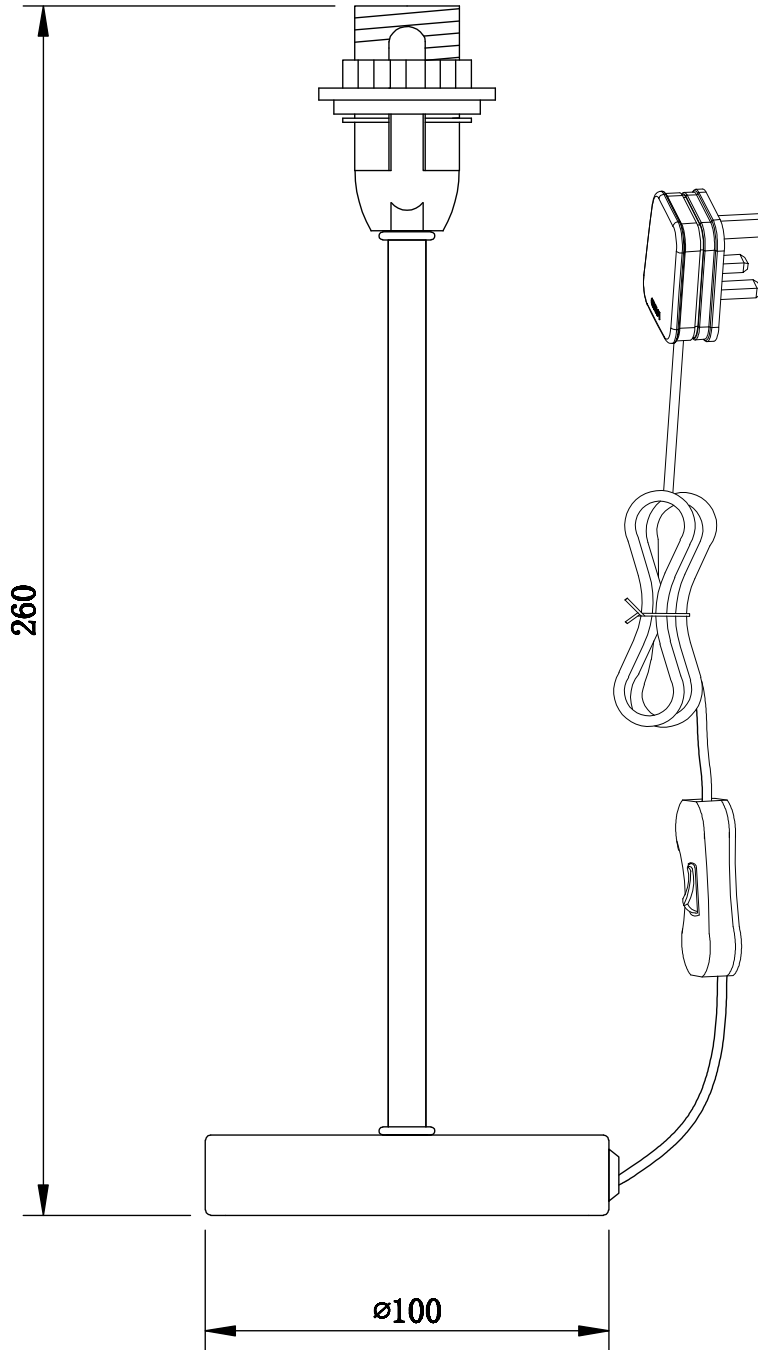

Antique Brass Stick Table Lamp with Navy Blue Fabric Shade

CERTIFICATION

CONTACT

www.firstchoicelighting.co.uk

info@firstchoicelighting.co.uk