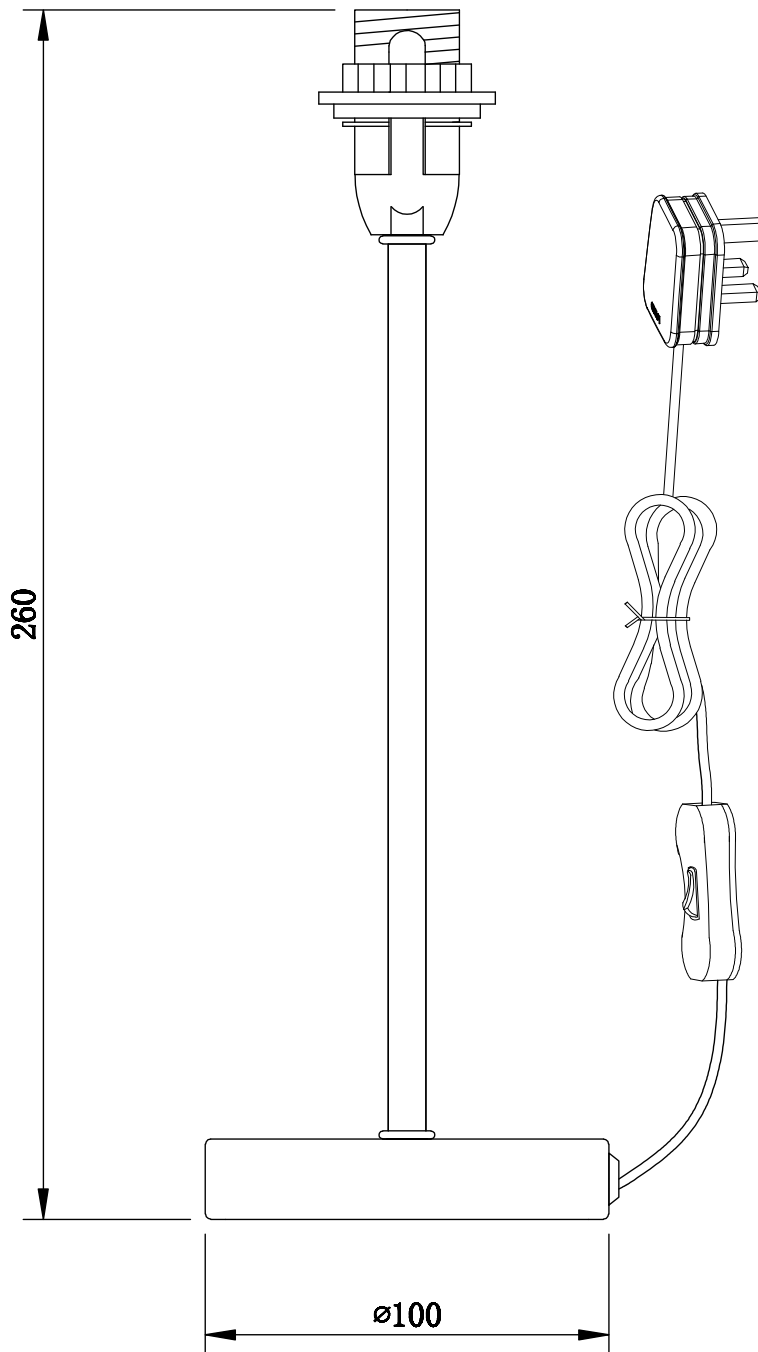

FCL-30787_28244X2

Set of 2 Antique Brass Stick Table Lamps with Navy Blue Fabric Shades

CERTIFICATION

CONTACT

www.firstchoicelighting.co.uk

info@firstchoicelighting.co.uk

ISSUE DATE 27/11/2025

PAGE 2