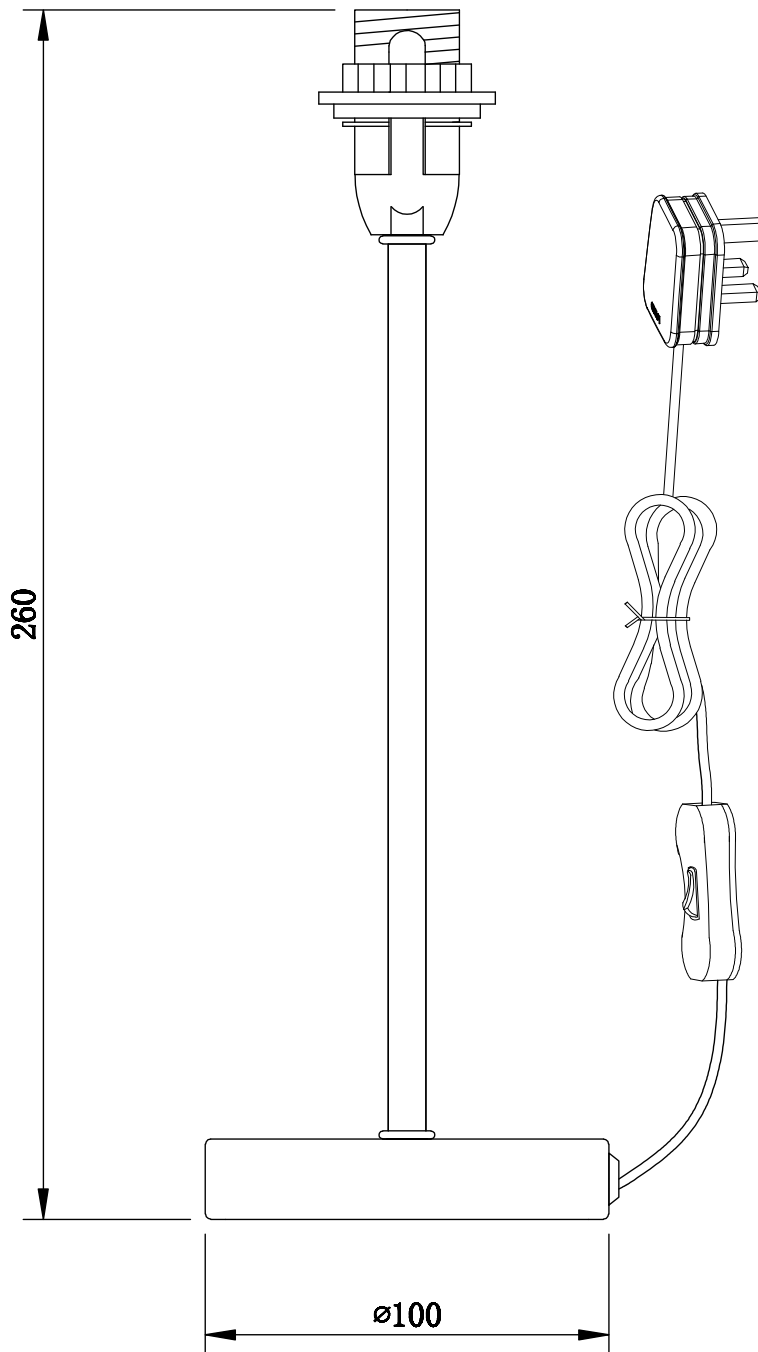

Antique Brass Stick Table Lamp with Burgundy Fern Cut Out Shade

CERTIFICATION

CONTACT

www.firstchoicelighting.co.uk

info@firstchoicelighting.co.uk

ISSUE DATE 27/11/2025

PAGE 2