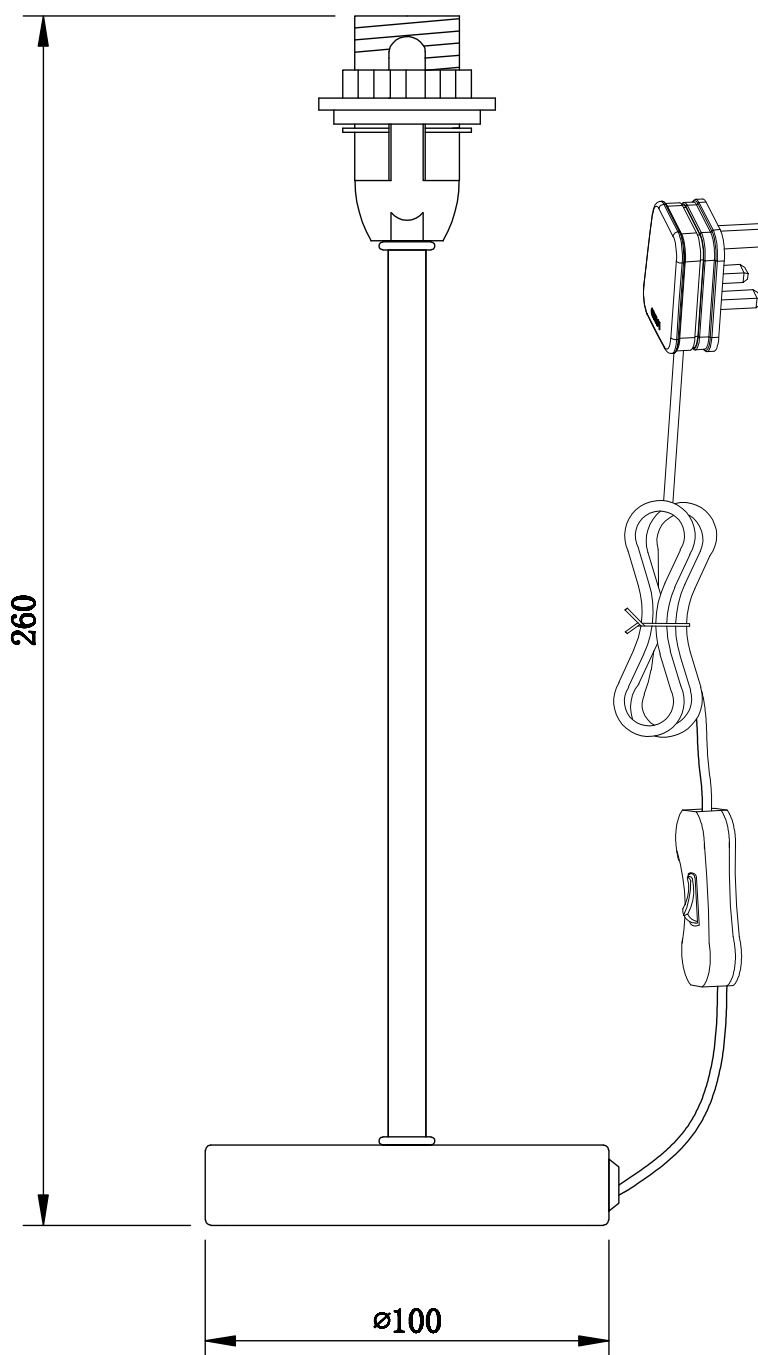

FCL-30787_30096X2

Set of 2 Antique Brass Stick Table Lamps with Burgundy Fern Shades

CERTIFICATION

CONTACT

www.firstchoicelighting.co.uk

info@firstchoicelighting.co.uk