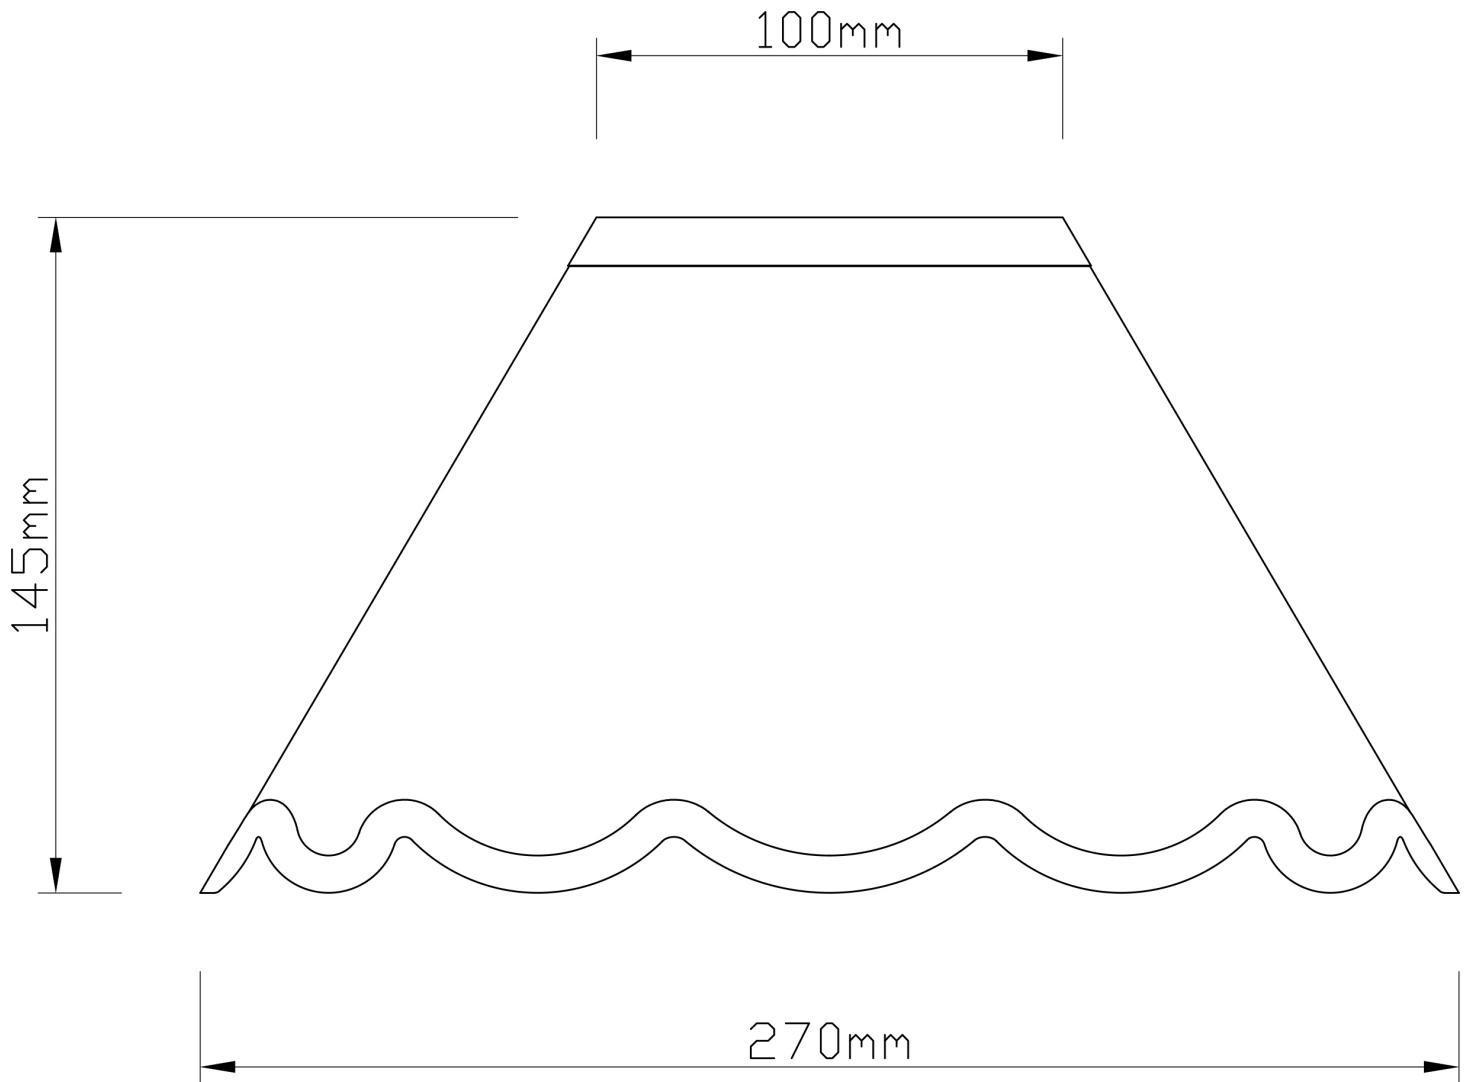

Libby - Natural Linen with Navy Blue Trim 27cm Pendant or Lamp Shade

LIGHT SOURCE DATA

- 60W Max B22 BC or E27 ES (required)
- Lamp direction - Indirect
- Lamp shape - Standard
- Dimmable
- Energy class: Not applicable

DIMENSION DATA

- Height 145mm
- Diameter 270mm
- Weight 0.18kg

SPECIFICATION

- Manufacturer warranty for 2 years from date of purchase
- White linen with navy blue cotton detail
- IP20
- No
- 240V
- Assembly required? No
- Reversible gimble. Shade reducer included
- UKCA Marking, Energy Efficient, Energy Saving

CERTIFICATION

CONTACT

www.firstchoicelighting.co.uk

info@firstchoicelighting.co.uk

Libby - Natural Linen with Navy Blue Trim 27cm Pendant or Lamp Shade

CERTIFICATION

CONTACT

www.firstchoicelighting.co.uk