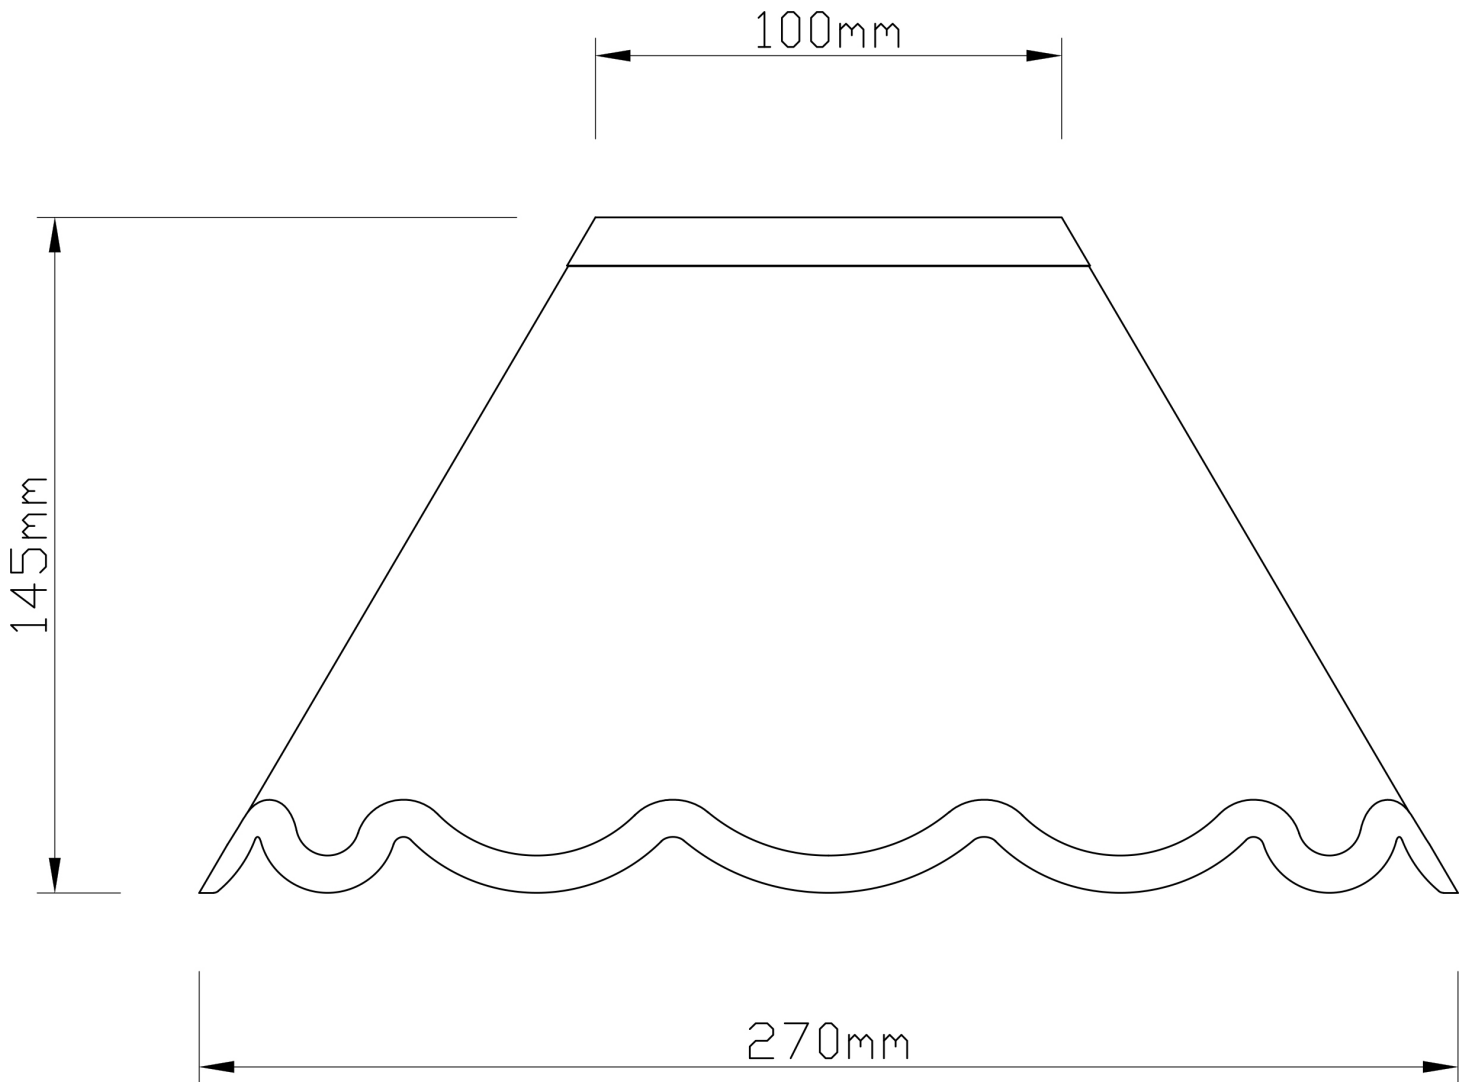

CERTIFICATION

CONTACT

www.firstchoicelighting.co.uk

info@firstchoicelighting.co.uk