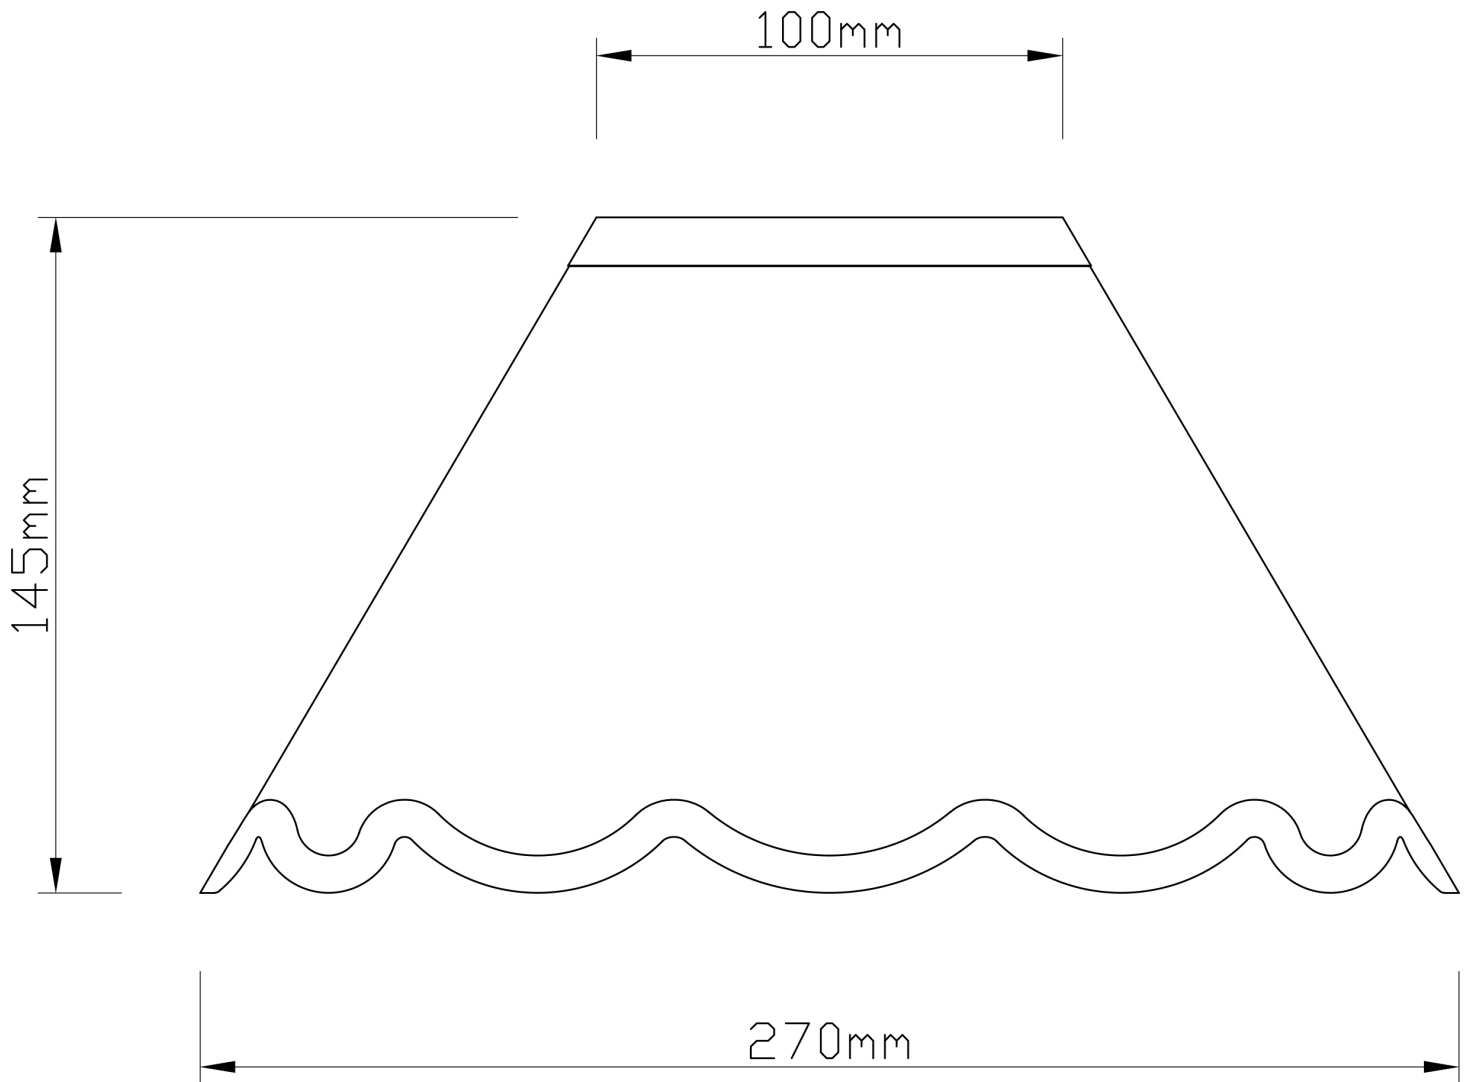

Libby - Natural Linen with Sage Green Trim 27cm Pendant or Lamp Shade

LIGHT SOURCE DATA

- 60W Max B22 BC or E27 ES (required)
- Lamp direction - Indirect
- Lamp shape - Standard
- Dimmable
- Energy class: Not applicable

DIMENSION DATA

- Height 145mm
- Diameter 270mm
- Weight 0.18kg

SPECIFICATION

- Manufacturer warranty for 2 years from date of purchase
- White linen with sage green cotton detail
- IP20
- No
- 240V
- Assembly required? No
- Reversible gimble. Shade reducer included
- UKCA Marking, Energy Efficient, Energy Saving

CERTIFICATION

CONTACT

www.firstchoicelighting.co.uk

info@firstchoicelighting.co.uk

Libby - Natural Linen with Sage Green Trim 27cm Pendant or Lamp Shade

CERTIFICATION

CONTACT

www.firstchoicelighting.co.uk