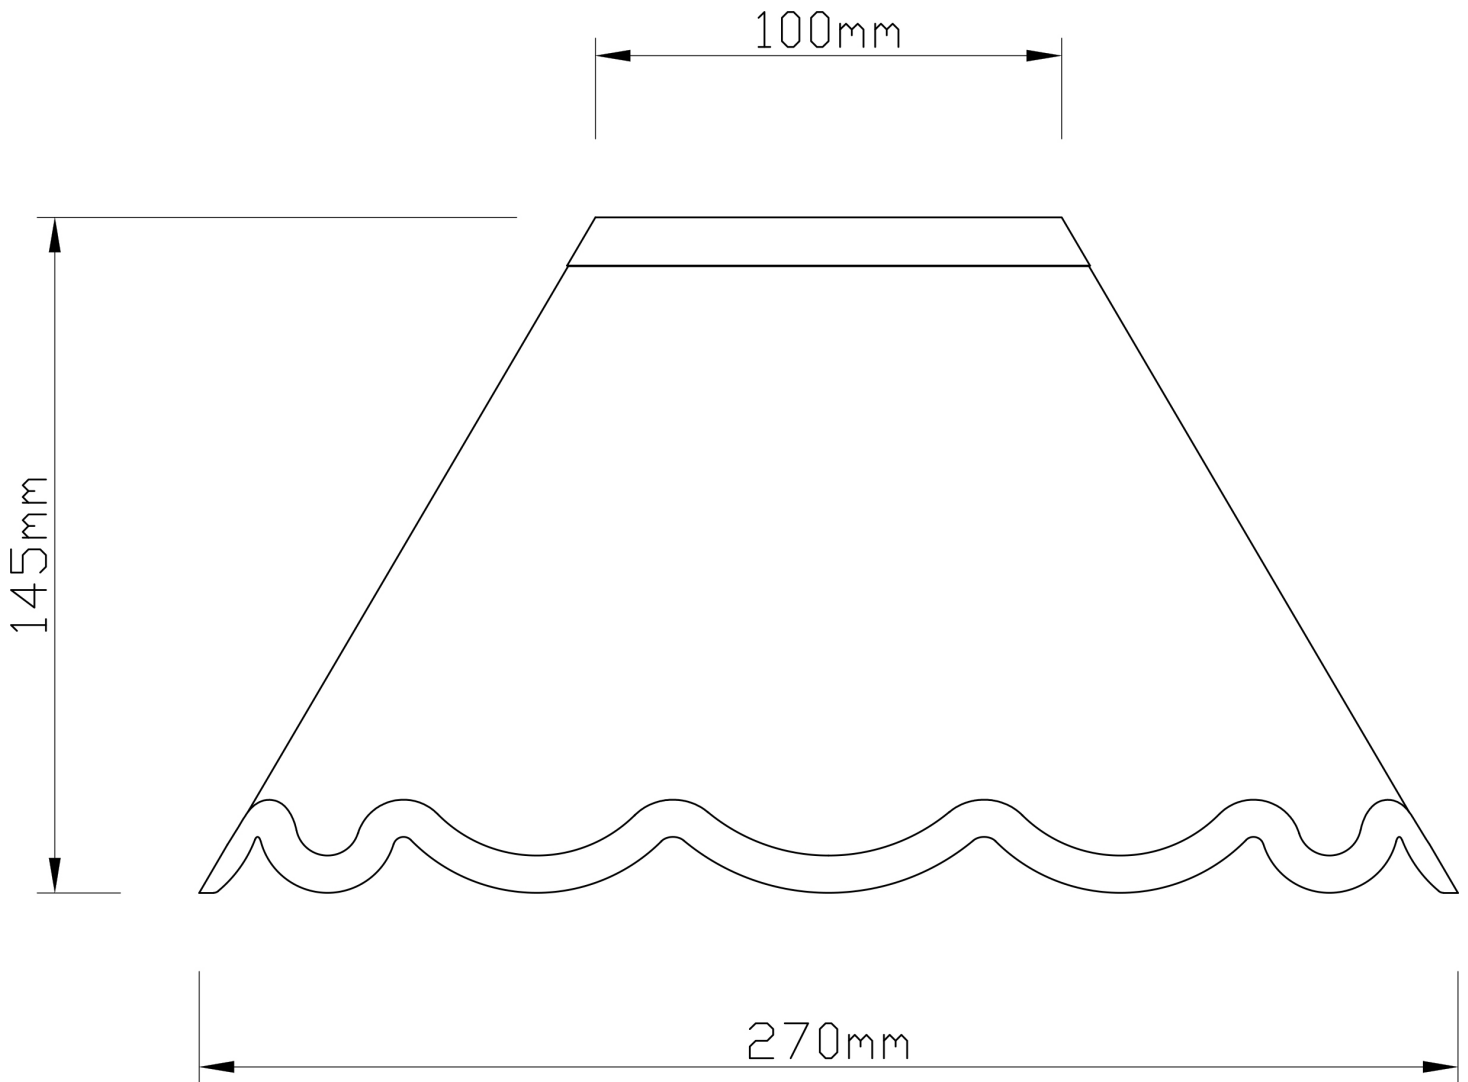

CERTIFICATION

CONTACT

www.firstchoicelighting.co.uk

info@firstchoicelighting.co.uk