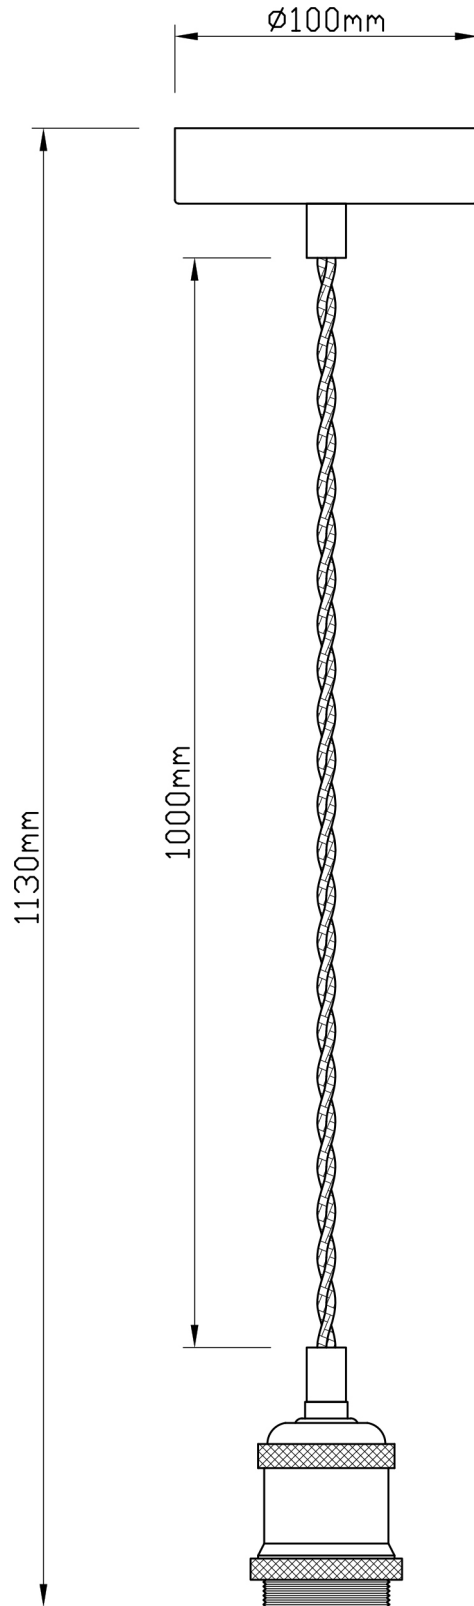

CERTIFICATION

CONTACT

www.firstchoicelighting.co.uk

info@firstchoicelighting.co.uk