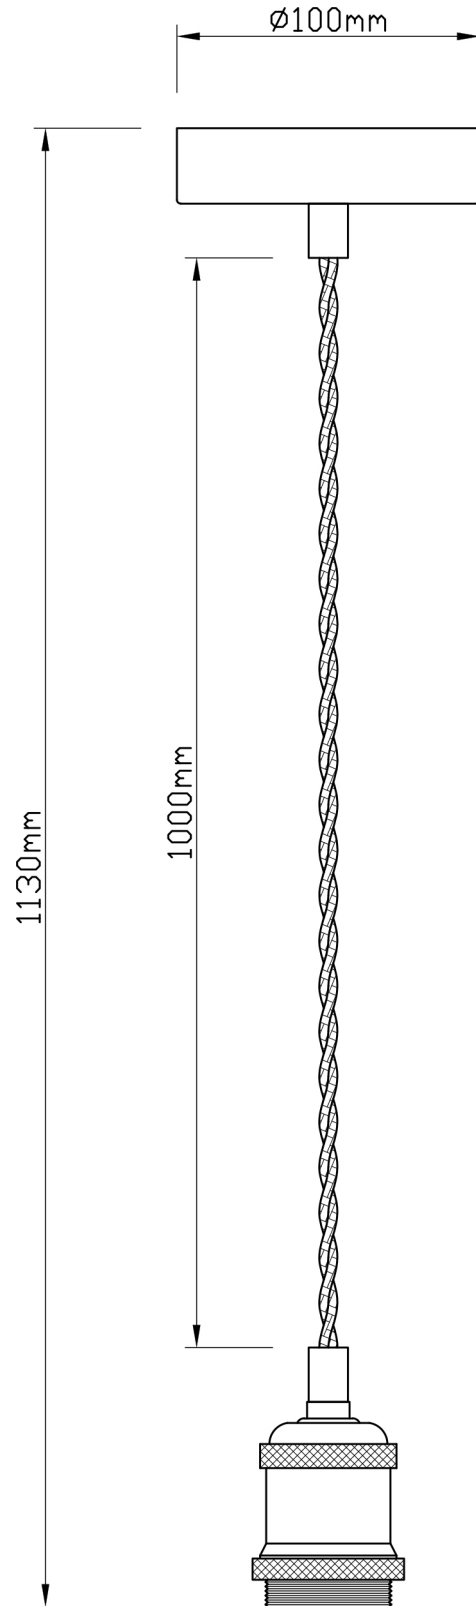

Set of 2 Betchley - White Ribbed Globe Antique Brass Retro Pendants

LIGHT SOURCE DATA

- 2 x 60W Max E27 ES (required)
- Lamp direction - Indirect
- Lamp shape - Standard
- Dimmable
- Energy class: Not applicable

DIMENSION DATA

- Height 180 - 1100mm
- Diameter 200mm
- Weight 0.99kg

SPECIFICATION

- Manufacturer warranty for 2 years from date of purchase
- White glass with antique brass plate detail
- IP20
- No
- Class I - Single Insulated, Earthed
- 240V
- Assembly required? No
- UKCA Marking, Energy Efficient, Energy Saving

CERTIFICATION

CONTACT

www.firstchoicelighting.co.uk

info@firstchoicelighting.co.uk

Set of 2 Betchley - White Ribbed Globe Antique Brass Retro Pendants

CERTIFICATION

CONTACT

www.firstchoicelighting.co.uk