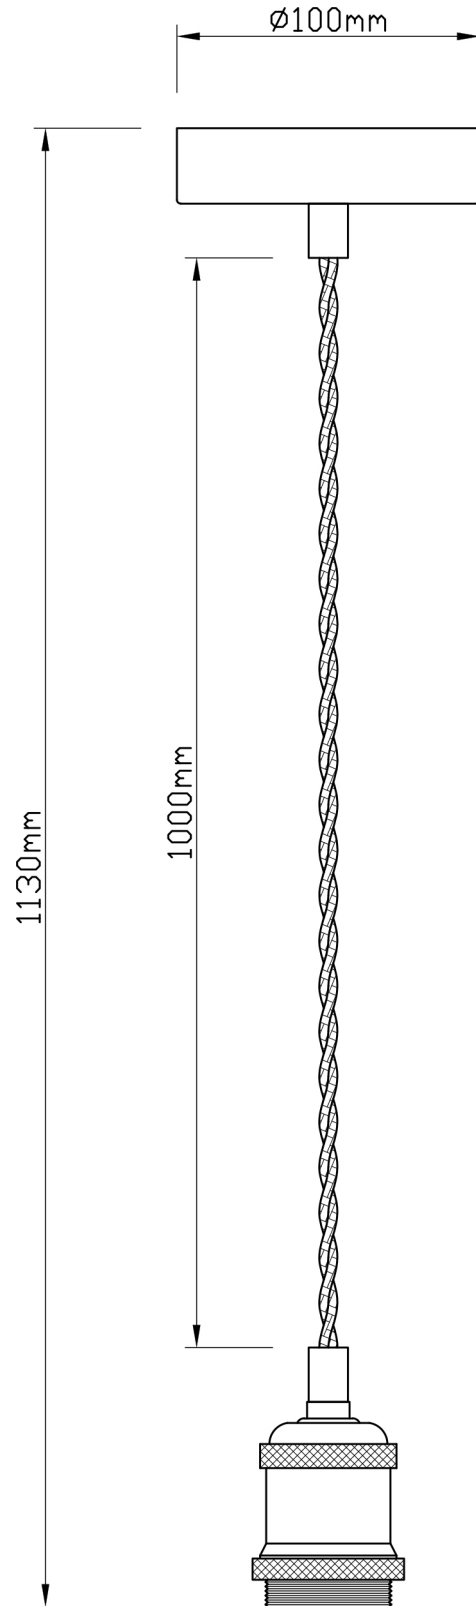

Layla - Pink Vintage Design Pendant Light with Antique Brass Flex Set

CERTIFICATION

CONTACT

www.firstchoicelighting.co.uk

info@firstchoicelighting.co.uk