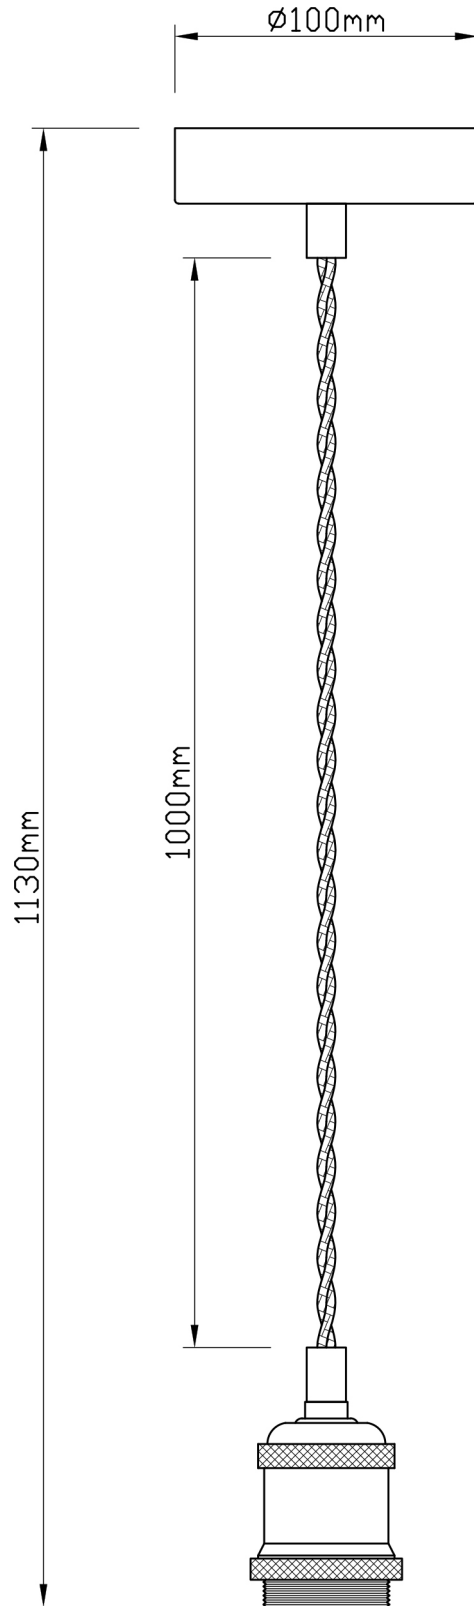

Betchley - Clear Ribbed Glass Globe Chrome Retro Pendant Fitting

## LIGHT SOURCE DATA

- 60W Max E27 ES (required)
- Lamp direction - Indirect
- Lamp shape - Standard
- Dimmable
- Energy class: Not applicable

## DIMENSION DATA

- Height 180 - 1100mm
- Diameter 200mm
  
- Weight 0.58kg

## CONTACT

[www.firstchoicelighting.co.uk](http://www.firstchoicelighting.co.uk)

[info@firstchoicelighting.co.uk](mailto:info@firstchoicelighting.co.uk)

Betchley - Clear Ribbed Glass Globe Chrome Retro Pendant Fitting