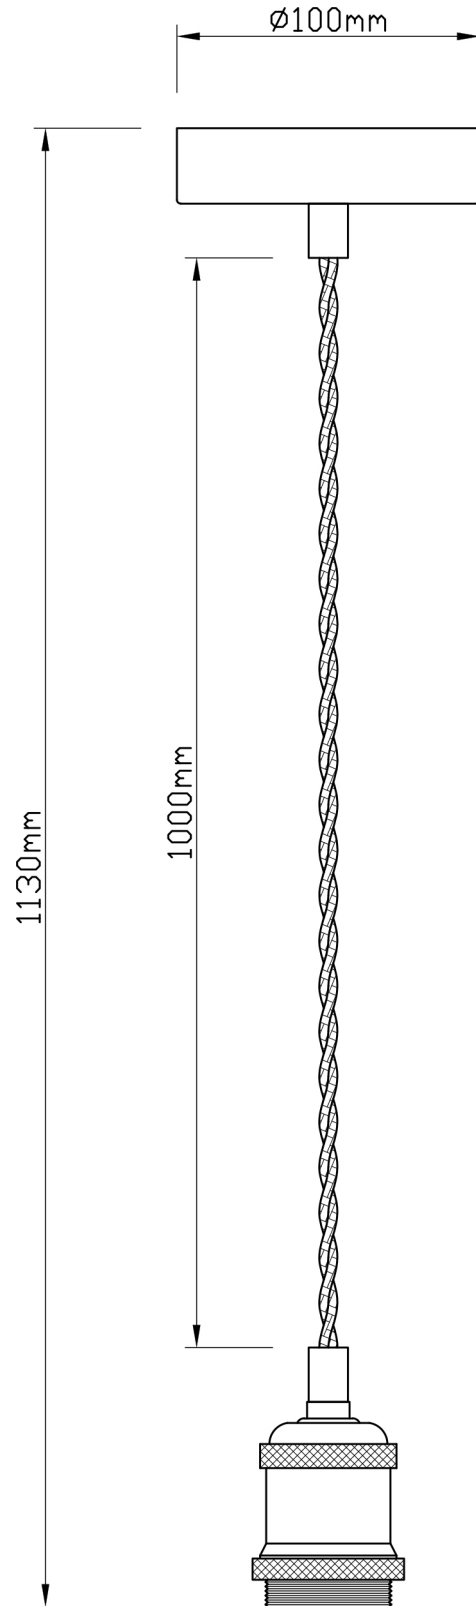

Set of 2 Betchley - White Ribbed Glass Globe Chrome Retro Pendants

LIGHT SOURCE DATA

- 2 x 60W Max E27 ES (required)
- Lamp direction - Indirect
- Lamp shape - Standard
- Dimmable
- Energy class: Not applicable

DIMENSION DATA

- Height 180 - 1100mm
- Diameter 200mm
- Weight 0.99kg

SPECIFICATION

- Manufacturer warranty for 2 years from date of purchase
- White glass with polished chrome plate detail
- IP20
- No
- Class I - Single Insulated, Earthed
- 240V
- Assembly required? No
- UKCA Marking, Energy Efficient, Energy Saving

CERTIFICATION

CONTACT

www.firstchoicelighting.co.uk

info@firstchoicelighting.co.uk

Set of 2 Betchley - White Ribbed Glass Globe Chrome Retro Pendants

CERTIFICATION

CONTACT

www.firstchoicelighting.co.uk