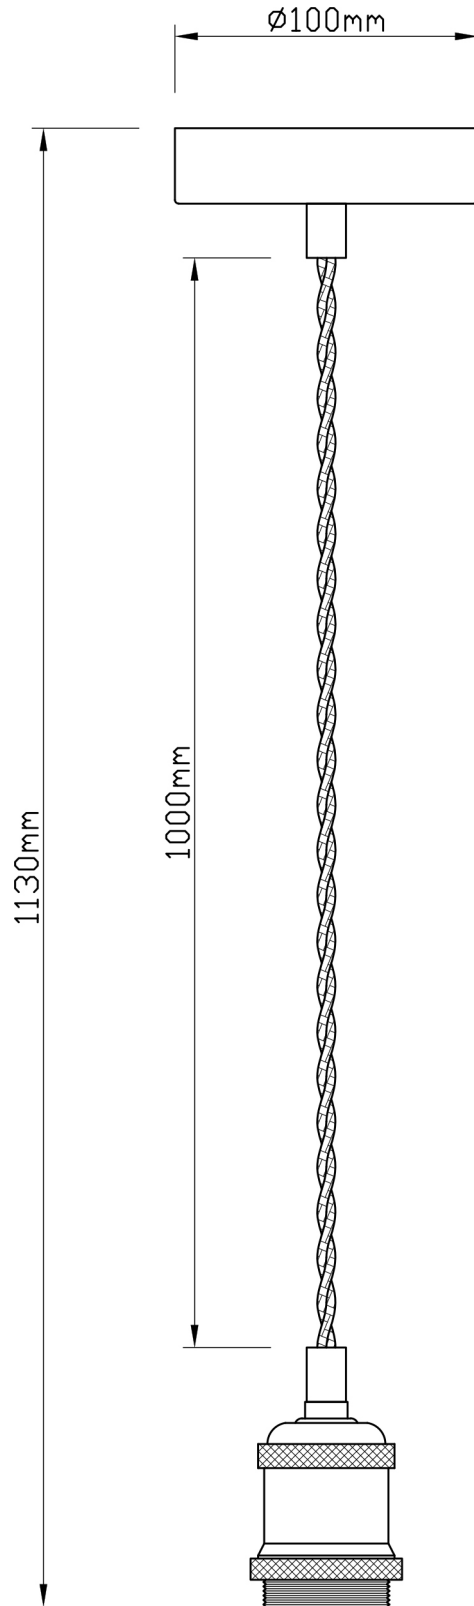

Betchley - Clear Ribbed Glass Globe Black Retro Pendant Fitting

LIGHT SOURCE DATA

- 60W Max E27 ES (required)
- Lamp direction - Indirect
- Lamp shape - Standard
- Dimmable
- Energy class: Not applicable

DIMENSION DATA

- Height 180 - 1100mm
- Diameter 200mm

- Weight 0.58kg

SPECIFICATION

- Manufacturer warranty for 2 years from date of purchase
- Clear ribbed glass with matt black detail
- IP20
- No
- Class I - Single Insulated, Earthed
- 240V
- Assembly required? No
- UKCA Marking, Energy Efficient, Energy Saving

CERTIFICATION

CONTACT

www.firstchoicelighting.co.uk

info@firstchoicelighting.co.uk

Betchley - Clear Ribbed Glass Globe Black Retro Pendant Fitting

CERTIFICATION

CONTACT

www.firstchoicelighting.co.uk