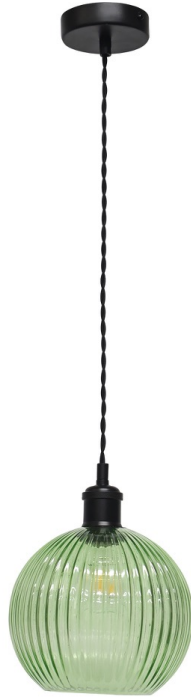

Betchley - Green Ribbed Glass Globe Black Retro Pendant Fitting

## LIGHT SOURCE DATA

- 60W Max E27 ES (required)
- Lamp direction - Indirect
- Lamp shape - Standard
- Dimmable
- Energy class: Not applicable

## DIMENSION DATA

- Height 180 - 1100mm
- Diameter 200mm
  
- Weight 0.99kg

## CONTACT

[www.firstchoicelighting.co.uk](http://www.firstchoicelighting.co.uk)

[info@firstchoicelighting.co.uk](mailto:info@firstchoicelighting.co.uk)

Betchley - Green Ribbed Glass Globe Black Retro Pendant Fitting