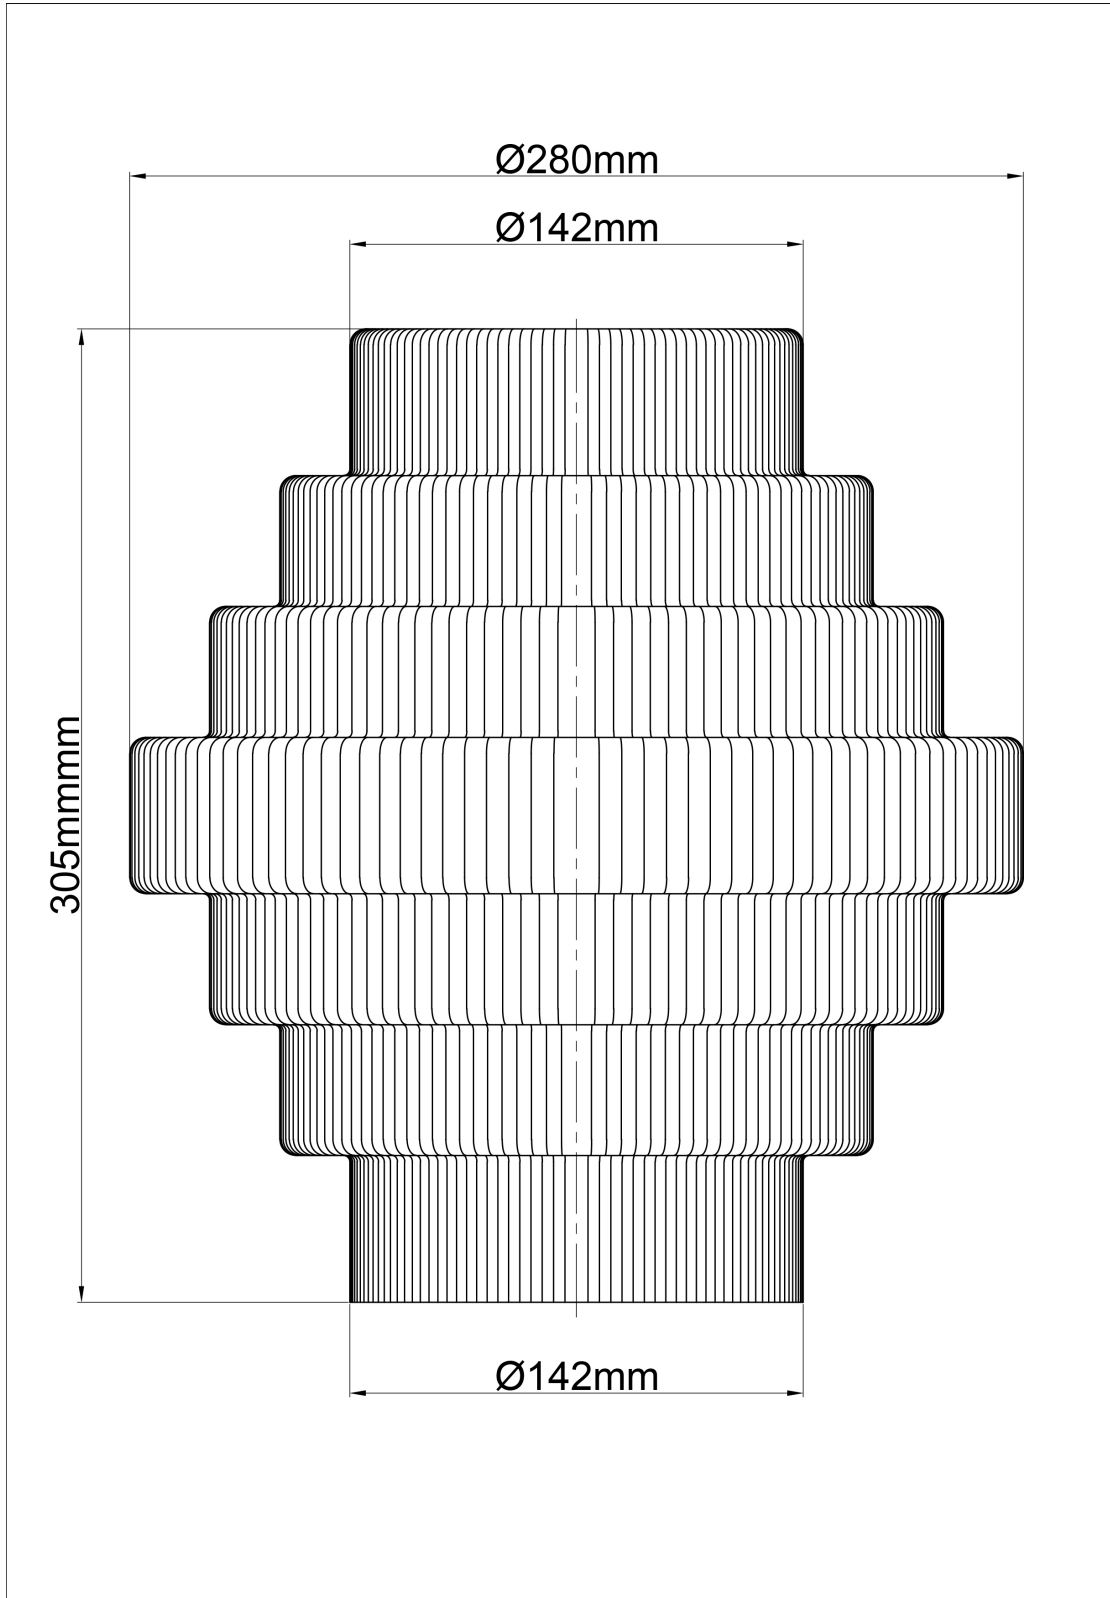

Benson - 7 Tier Clear Ribbed Glass Easy Fit Pendant Lightshade

CERTIFICATION

CONTACT

www.firstchoicelighting.co.uk

info@firstchoicelighting.co.uk