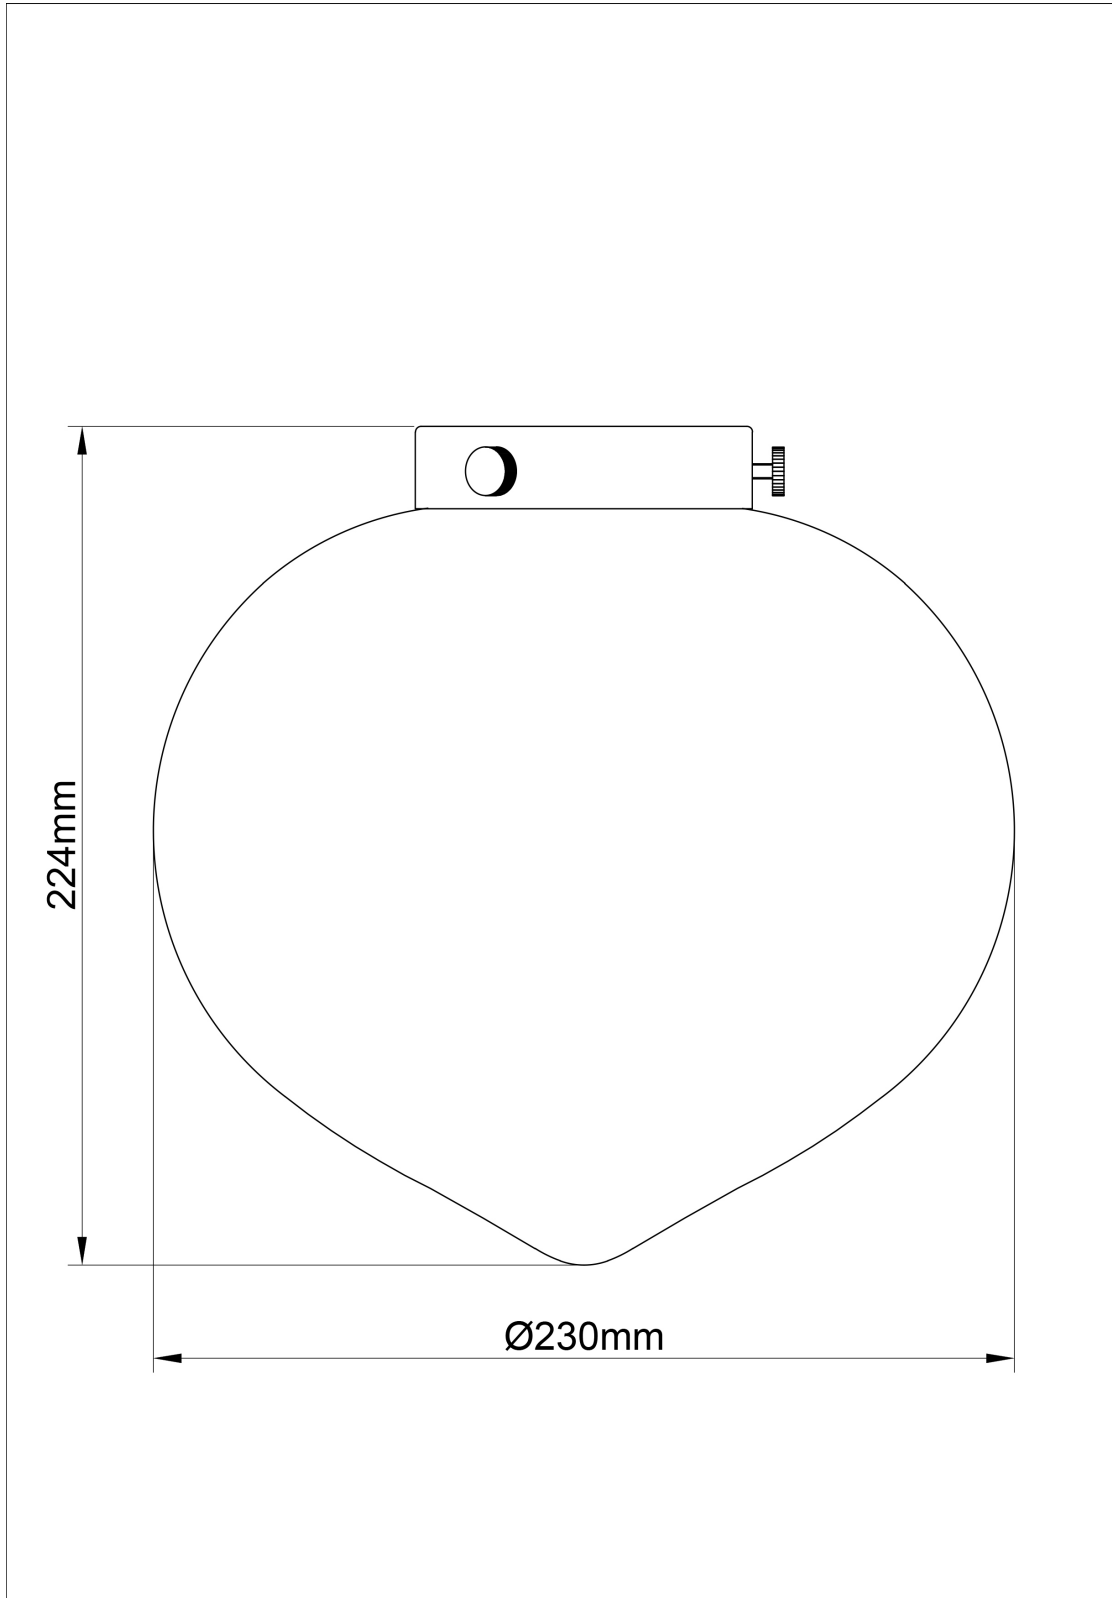

Layla - Clear Glass Easy Fit Pendant Shade with Chrome Detail

CERTIFICATION

CONTACT

www.firstchoicelighting.co.uk

info@firstchoicelighting.co.uk