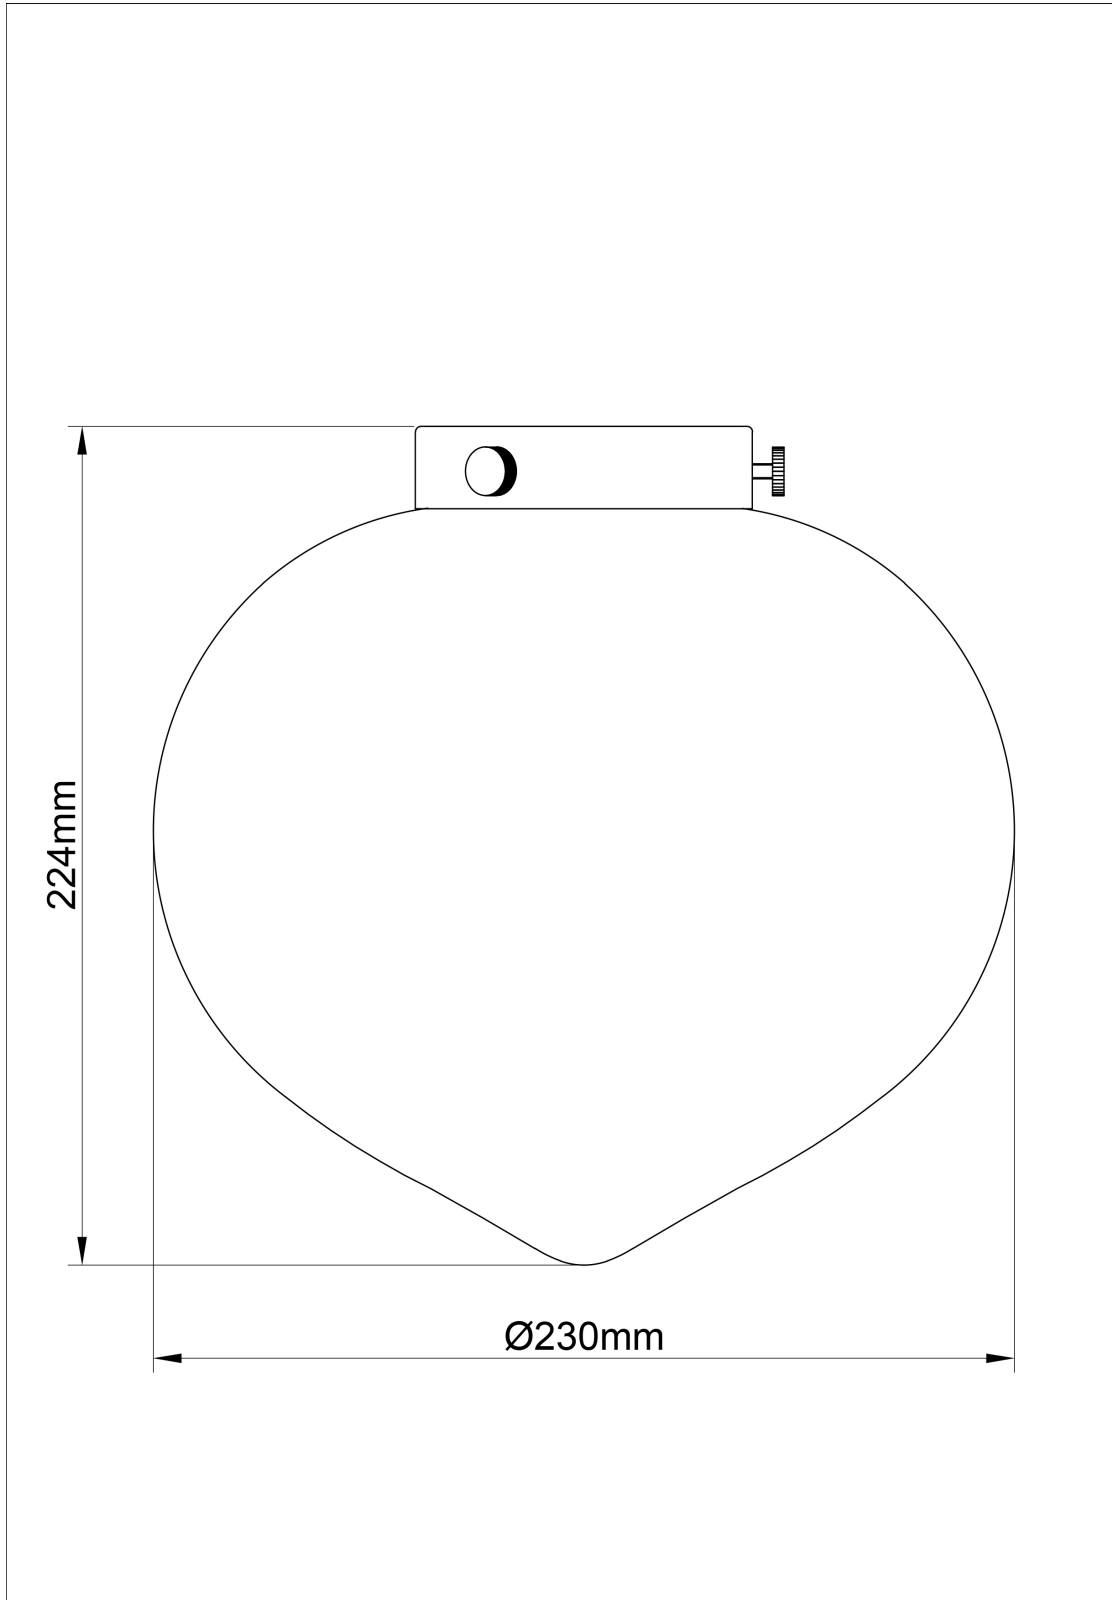

CERTIFICATION

CONTACT

www.firstchoicelighting.co.uk

info@firstchoicelighting.co.uk