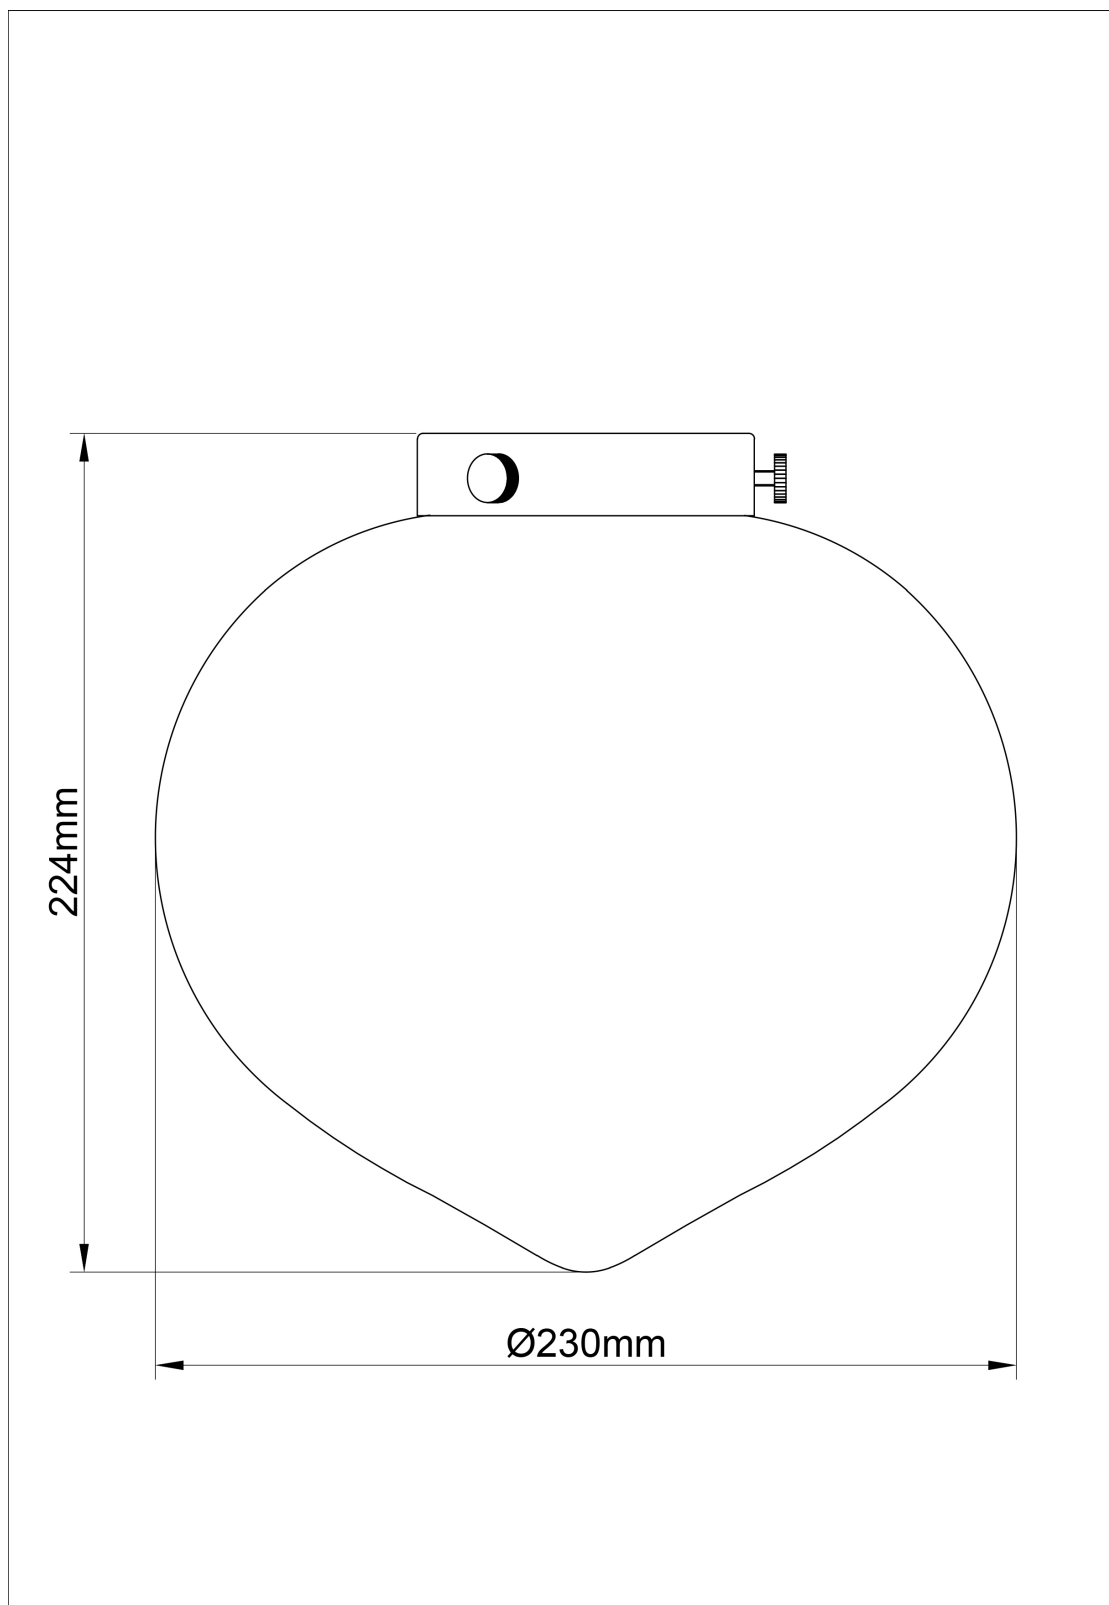

Set of 2 Layla - Green Glass Easy Fit Pendant Shades Brass Detail

CERTIFICATION

CONTACT

www.firstchoicelighting.co.uk

info@firstchoicelighting.co.uk