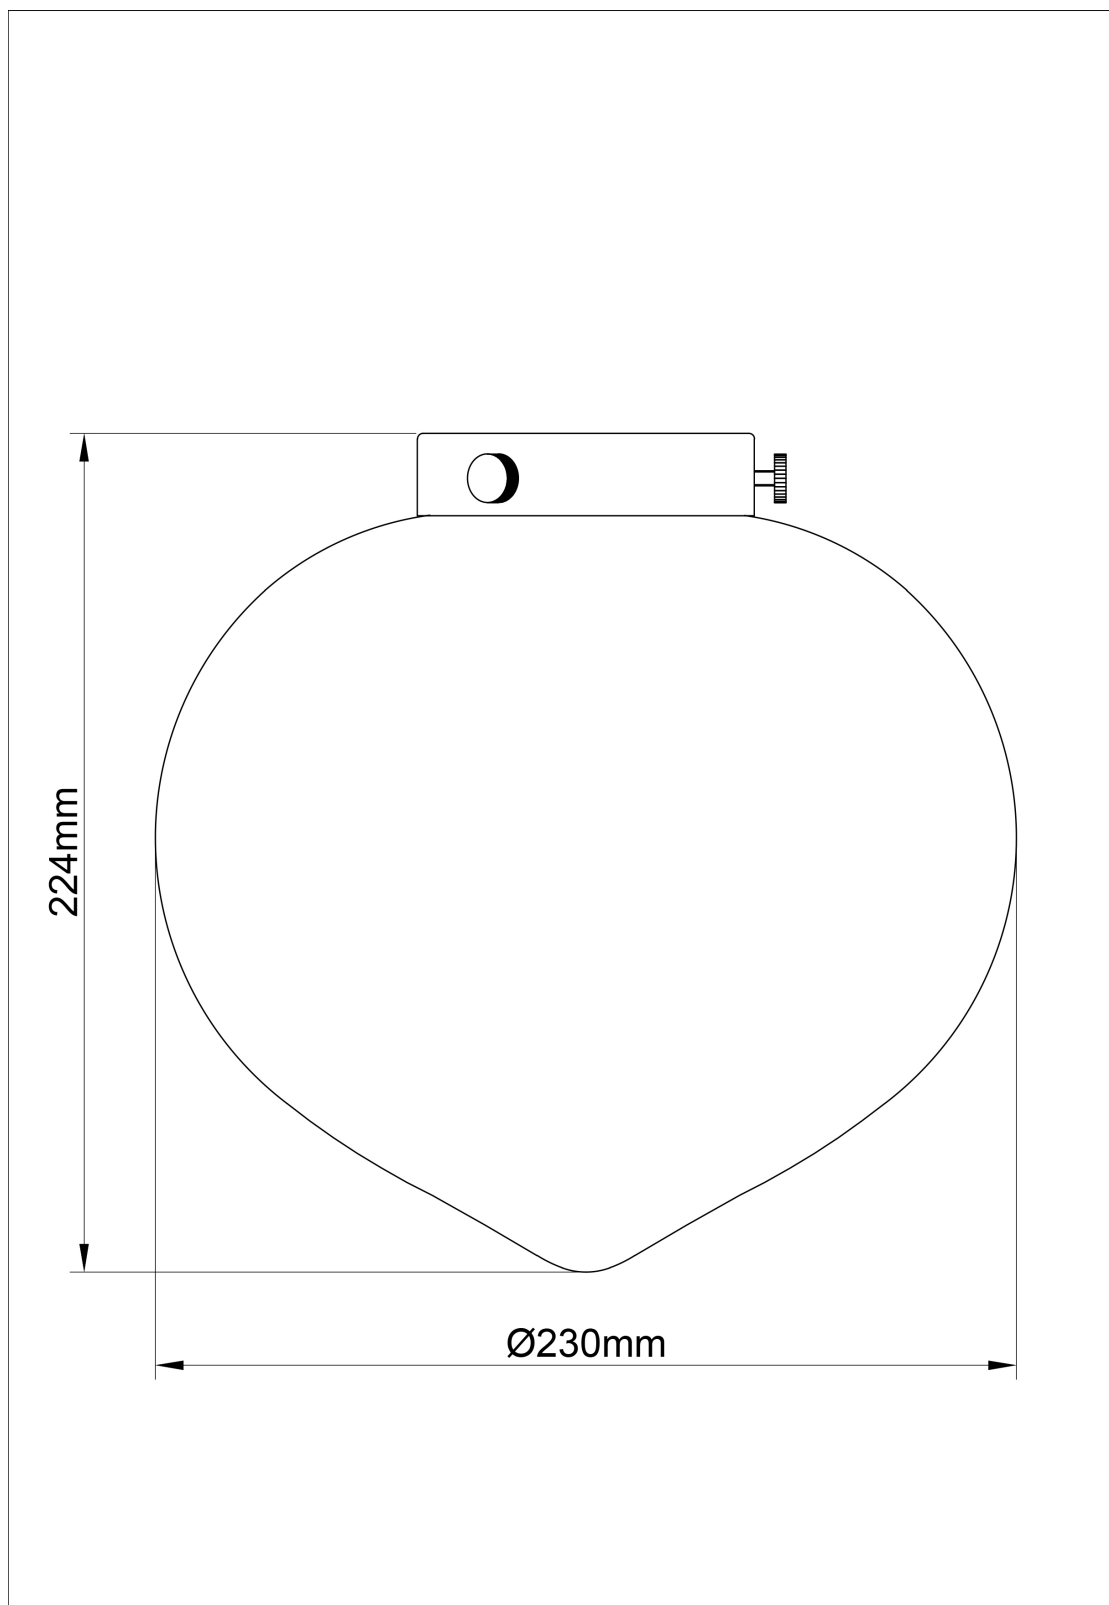

CERTIFICATION

CONTACT

www.firstchoicelighting.co.uk

info@firstchoicelighting.co.uk