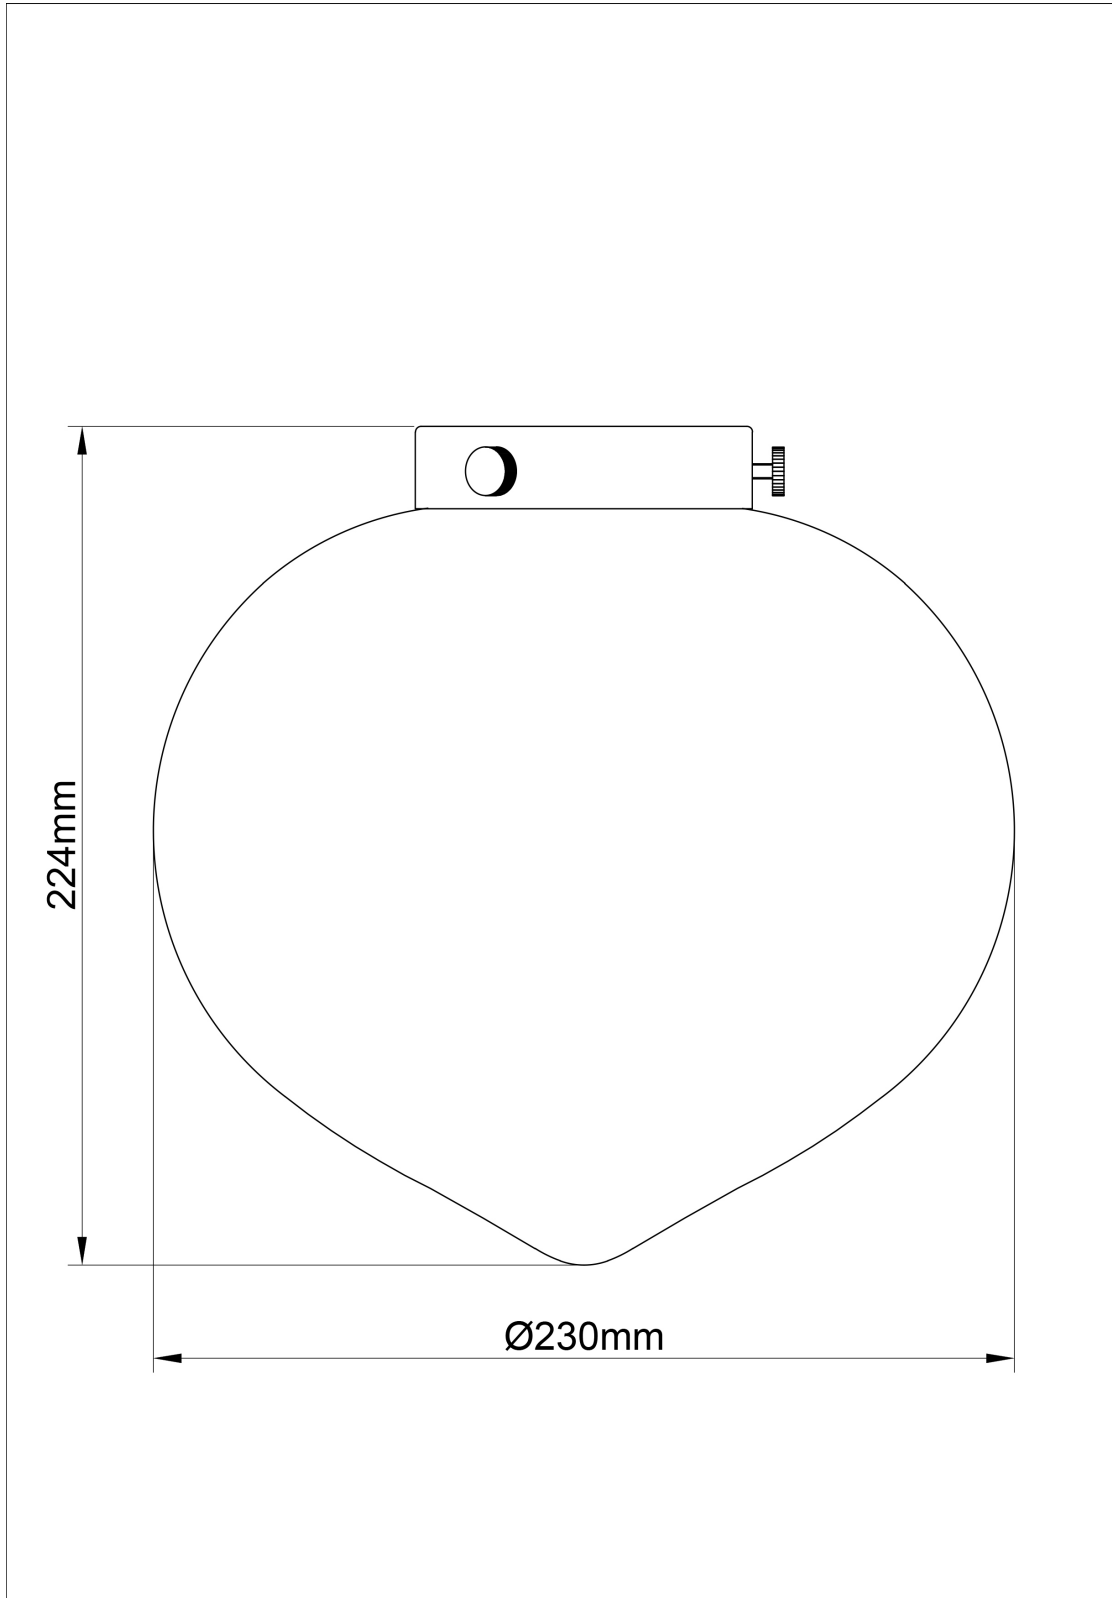

CERTIFICATION

CONTACT

www.firstchoicelighting.co.uk

info@firstchoicelighting.co.uk