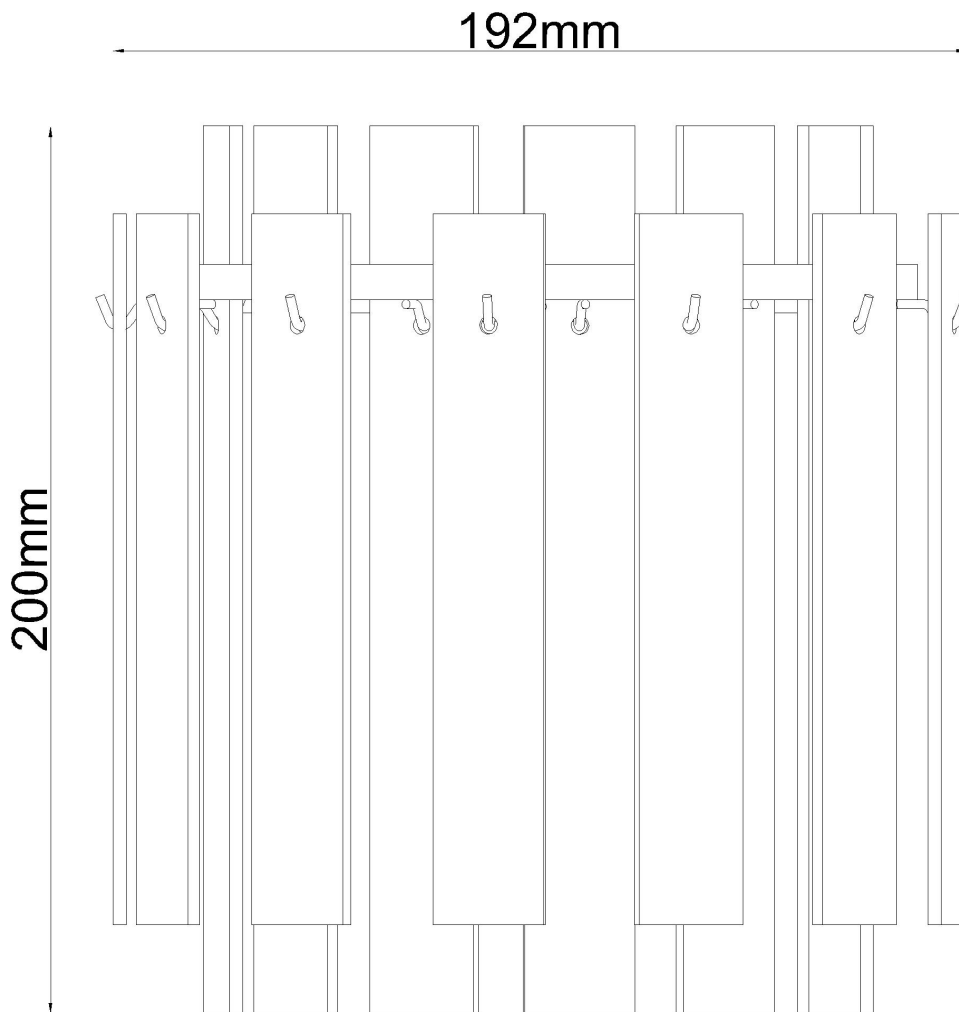

CERTIFICATION

CONTACT

www.firstchoicelighting.co.uk

info@firstchoicelighting.co.uk