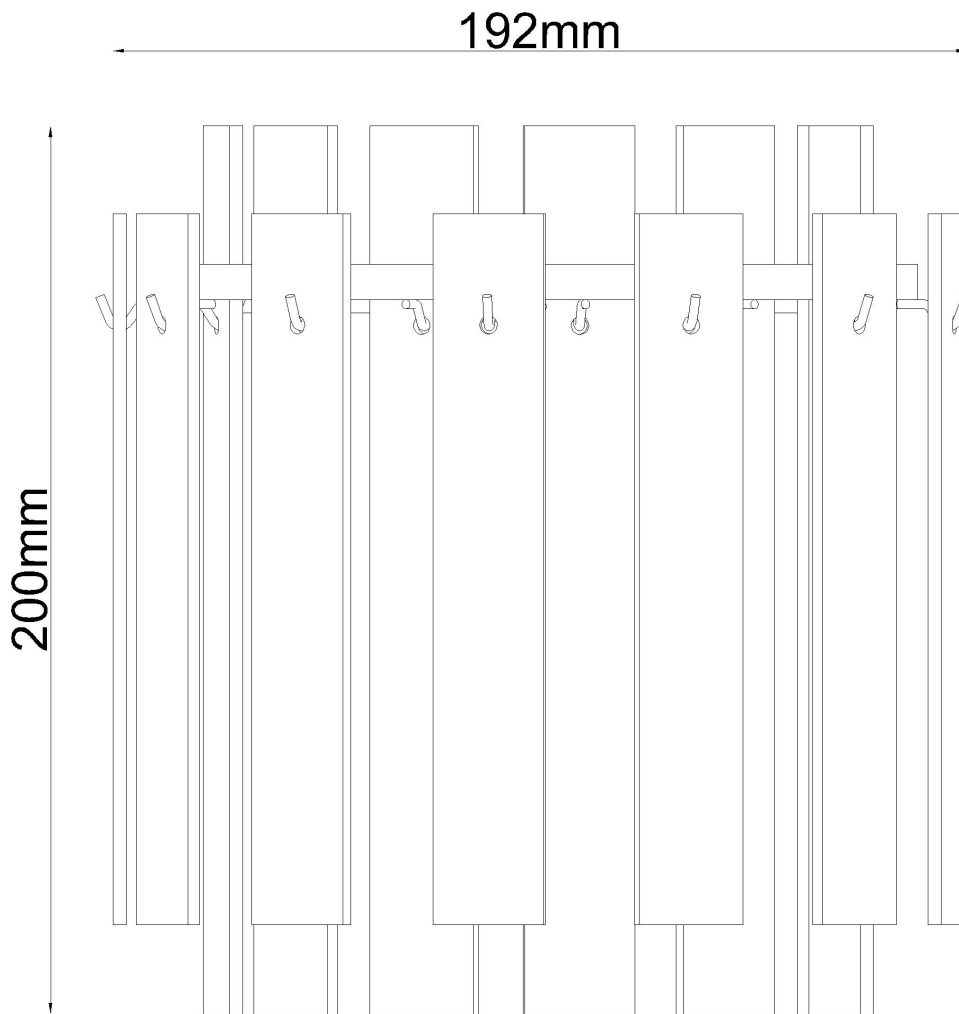

CERTIFICATION

CONTACT

www.firstchoicelighting.co.uk

info@firstchoicelighting.co.uk