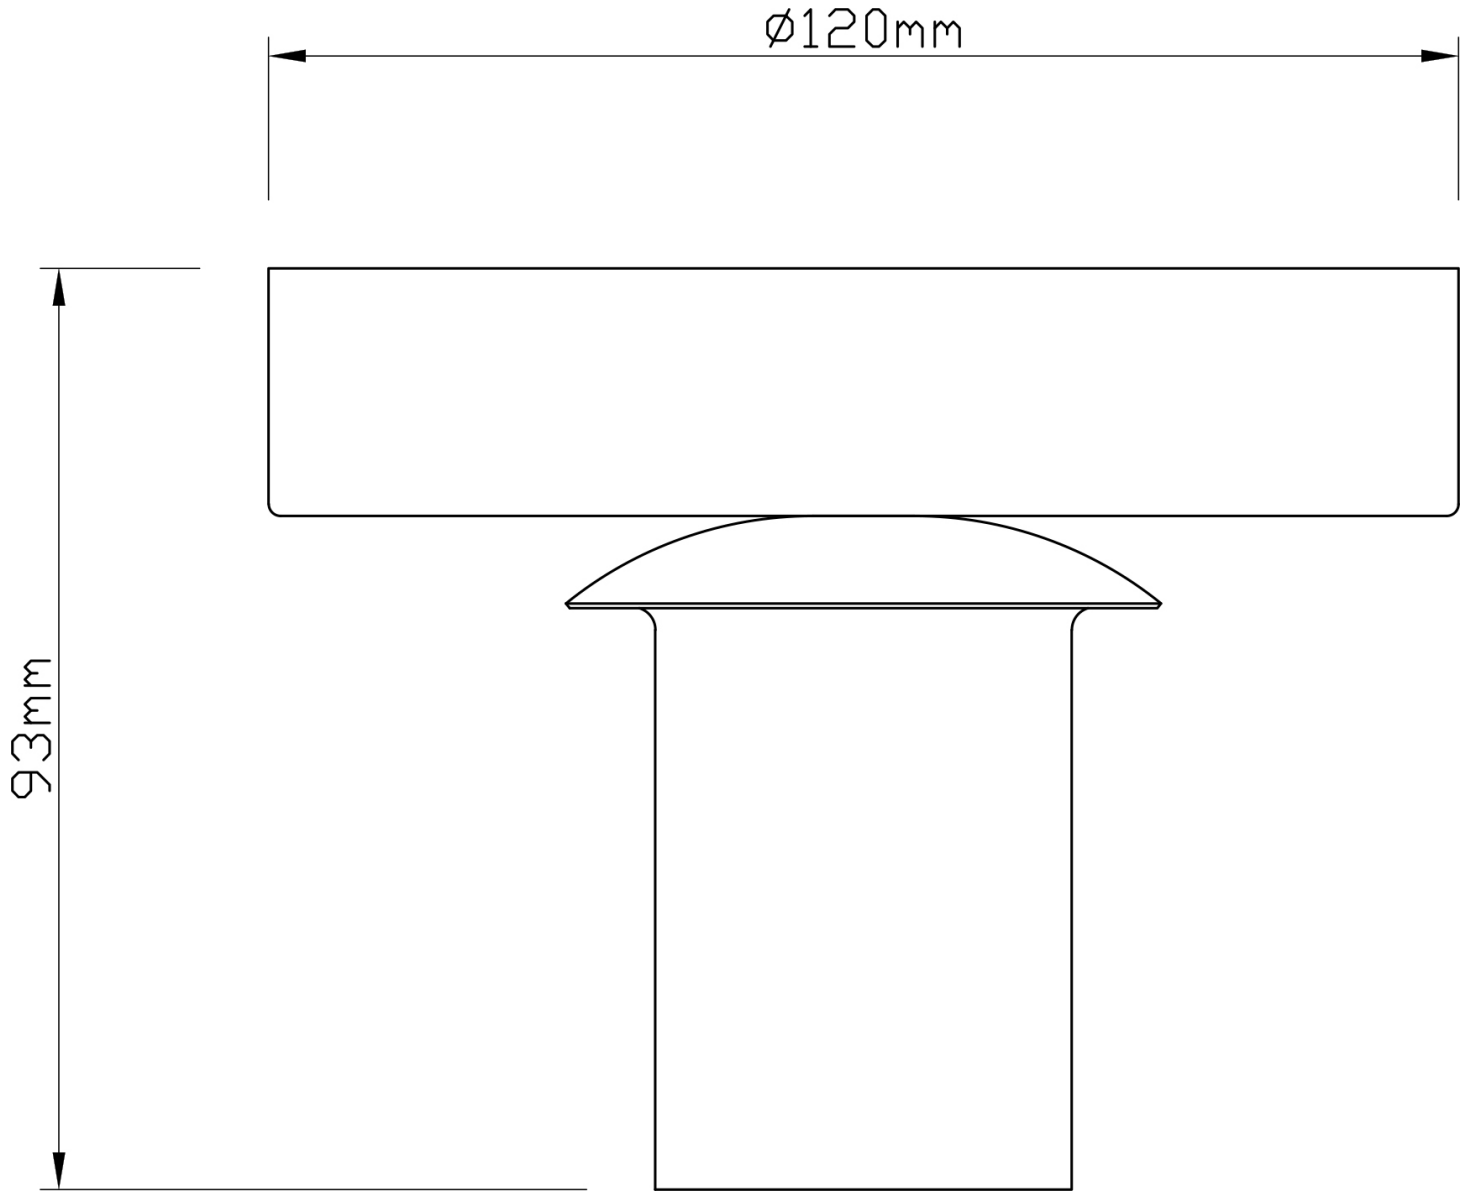

Set of 2 Batley Large - Clear Ribbed Glass Chrome Ceiling Lights

CERTIFICATION

CONTACT

www.firstchoicelighting.co.uk

info@firstchoicelighting.co.uk