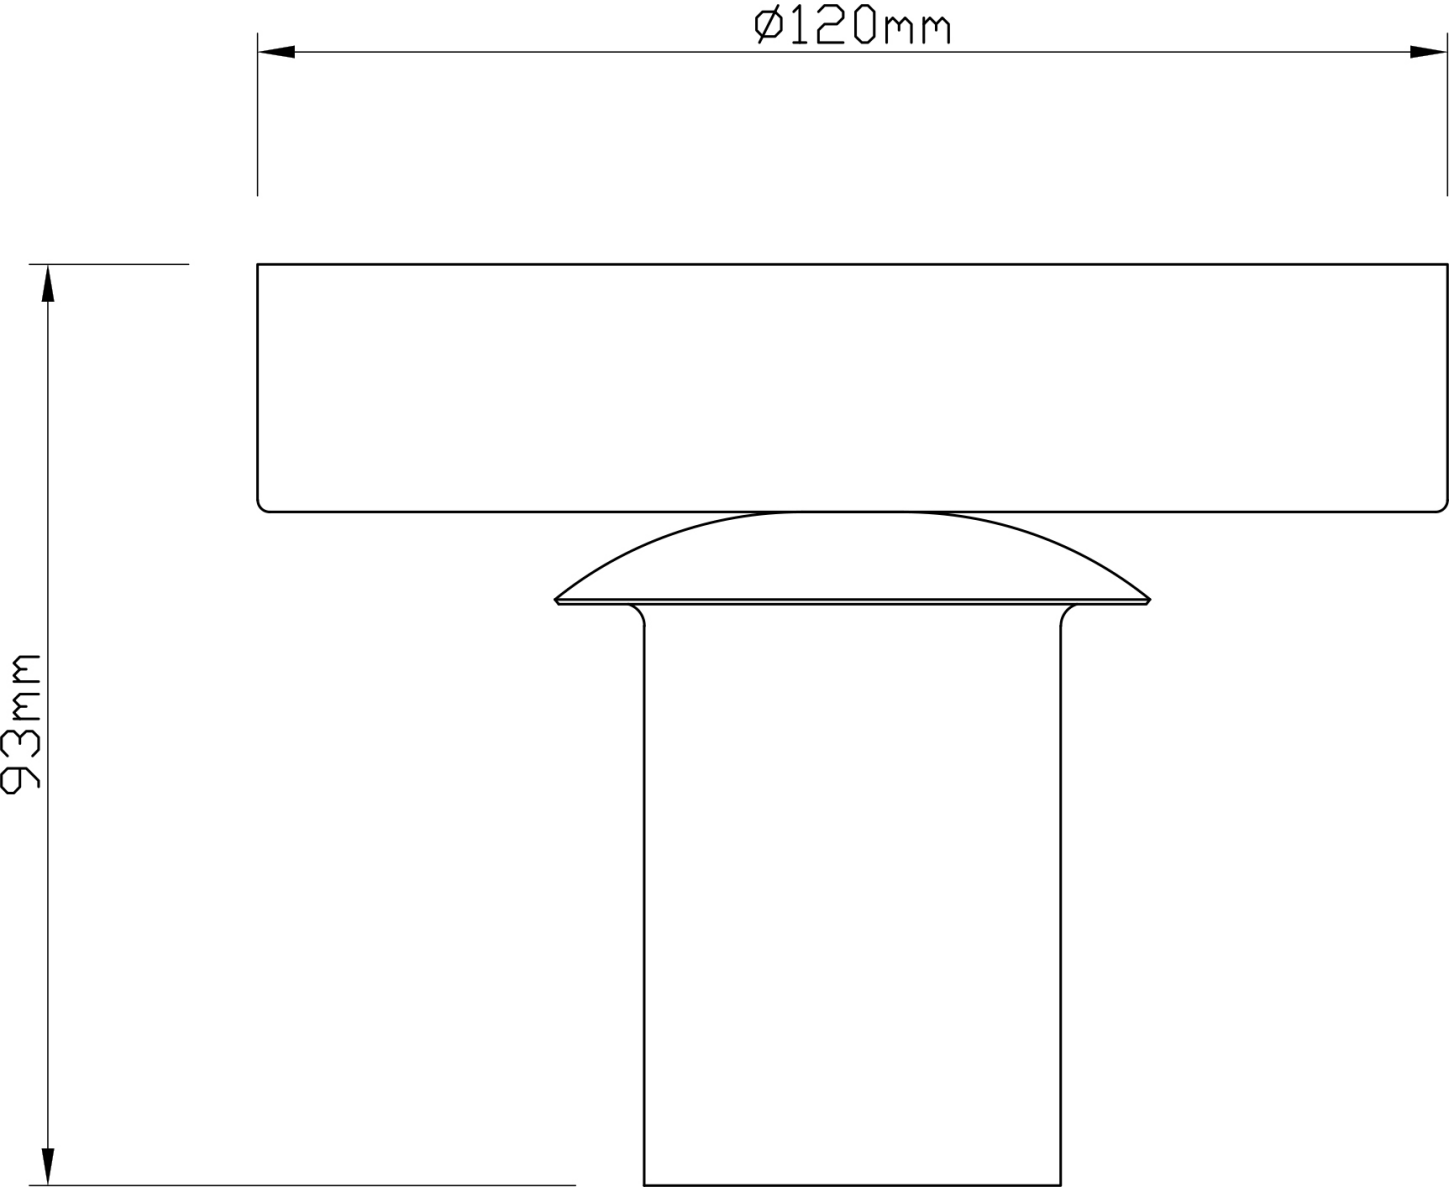

CERTIFICATION

CONTACT

www.firstchoicelighting.co.uk

info@firstchoicelighting.co.uk