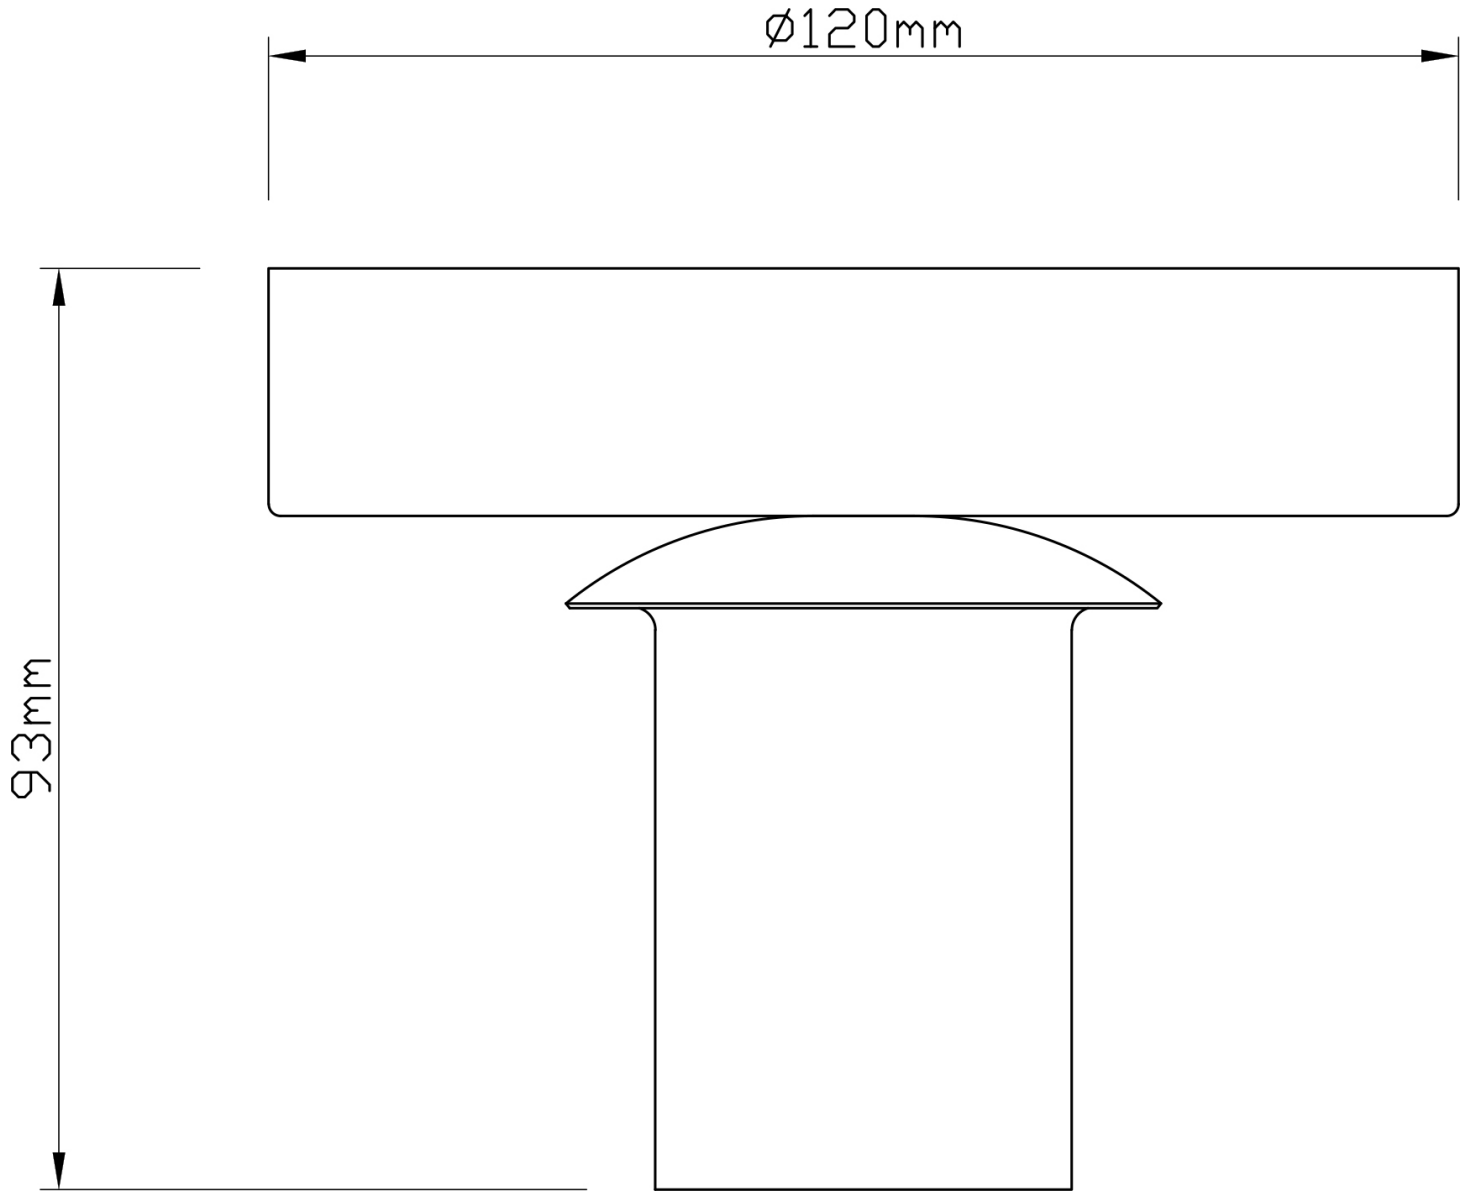

FCL-30804X2

Set of 2 Cynthia - Satin Brass Ceiling Flush Ceiling Lights for Shades

CERTIFICATION

CONTACT

www.firstchoicelighting.co.uk

info@firstchoicelighting.co.uk