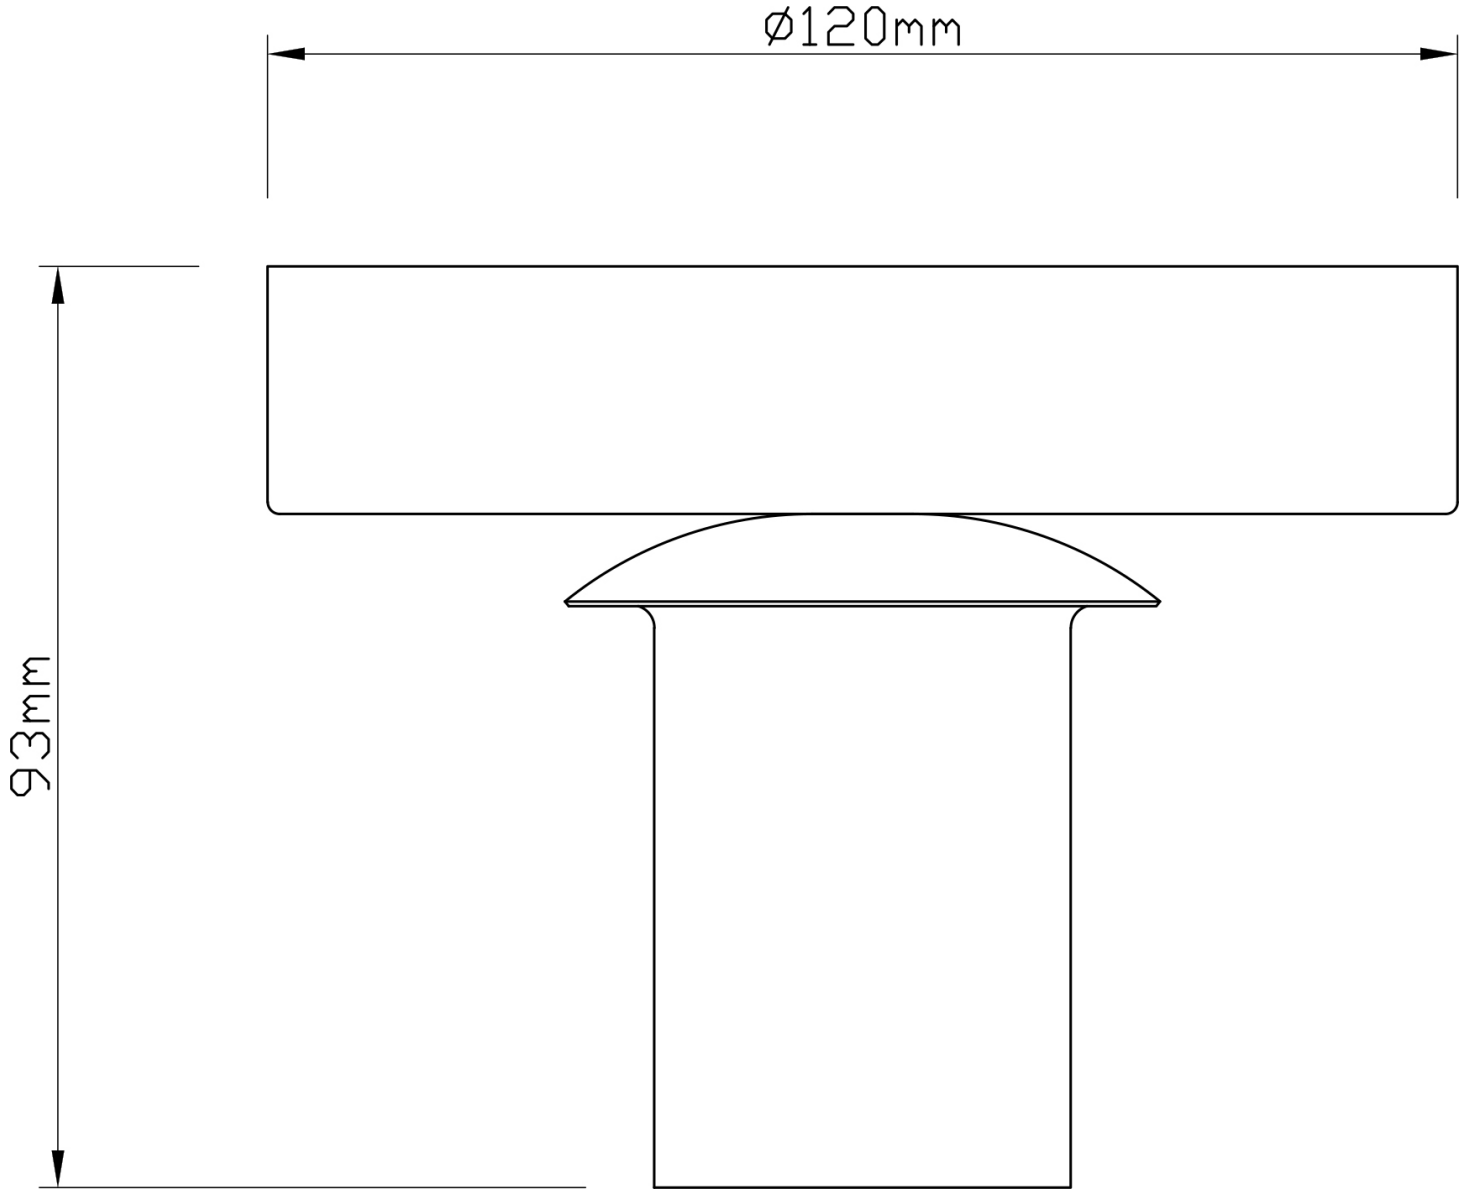

CERTIFICATION

CONTACT

www.firstchoicelighting.co.uk

info@firstchoicelighting.co.uk