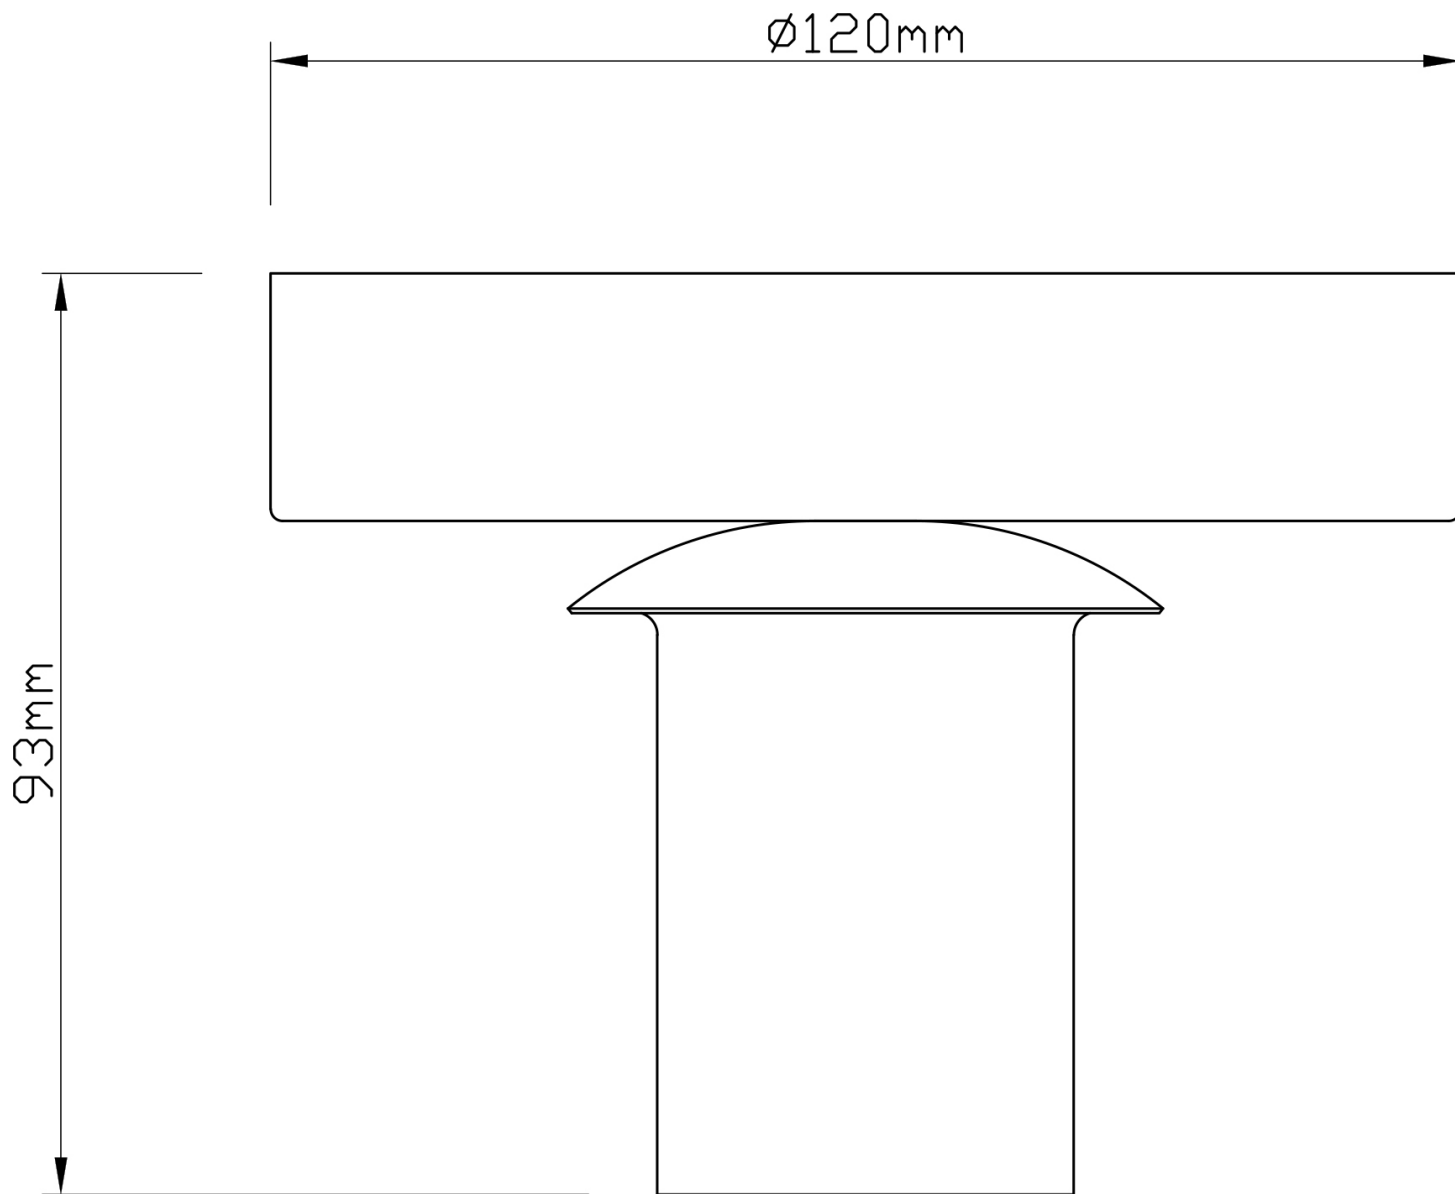

CERTIFICATION

CONTACT

www.firstchoicelighting.co.uk

info@firstchoicelighting.co.uk