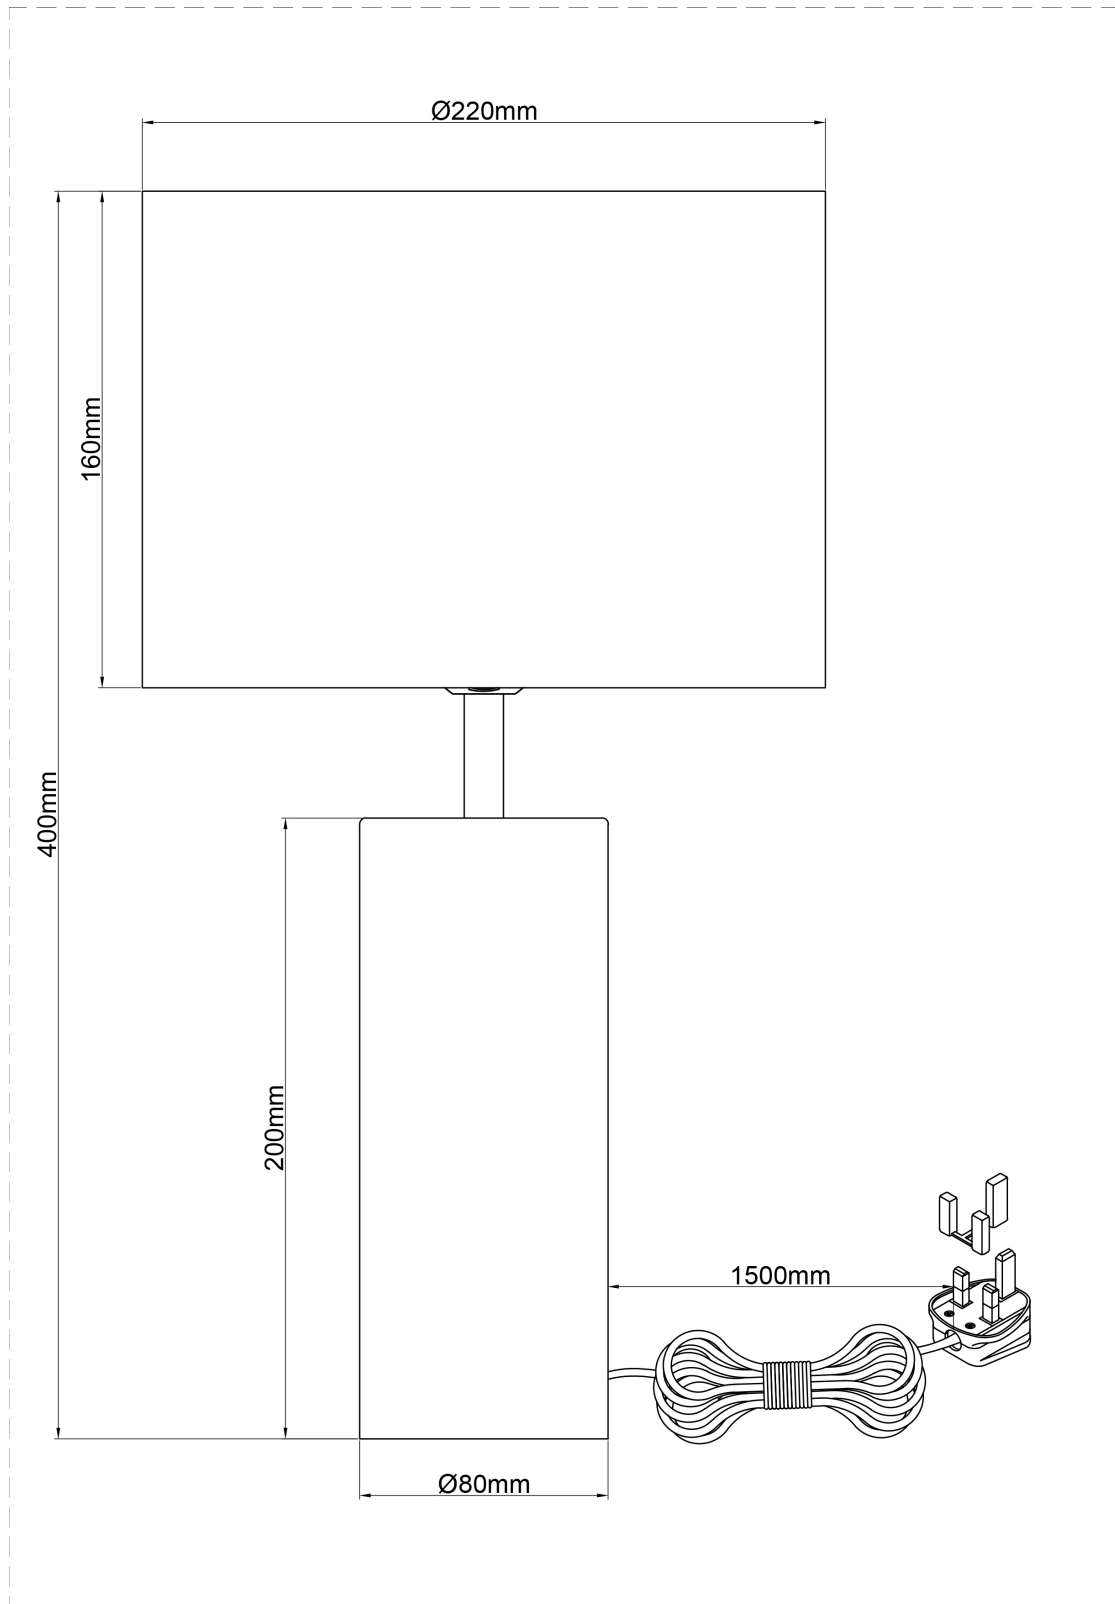

Set of 2 Amber - Gold Touch 40cm Table Lamps Navy Blue Velvet Shades

CERTIFICATION

CONTACT

www.firstchoicelighting.co.uk

info@firstchoicelighting.co.uk