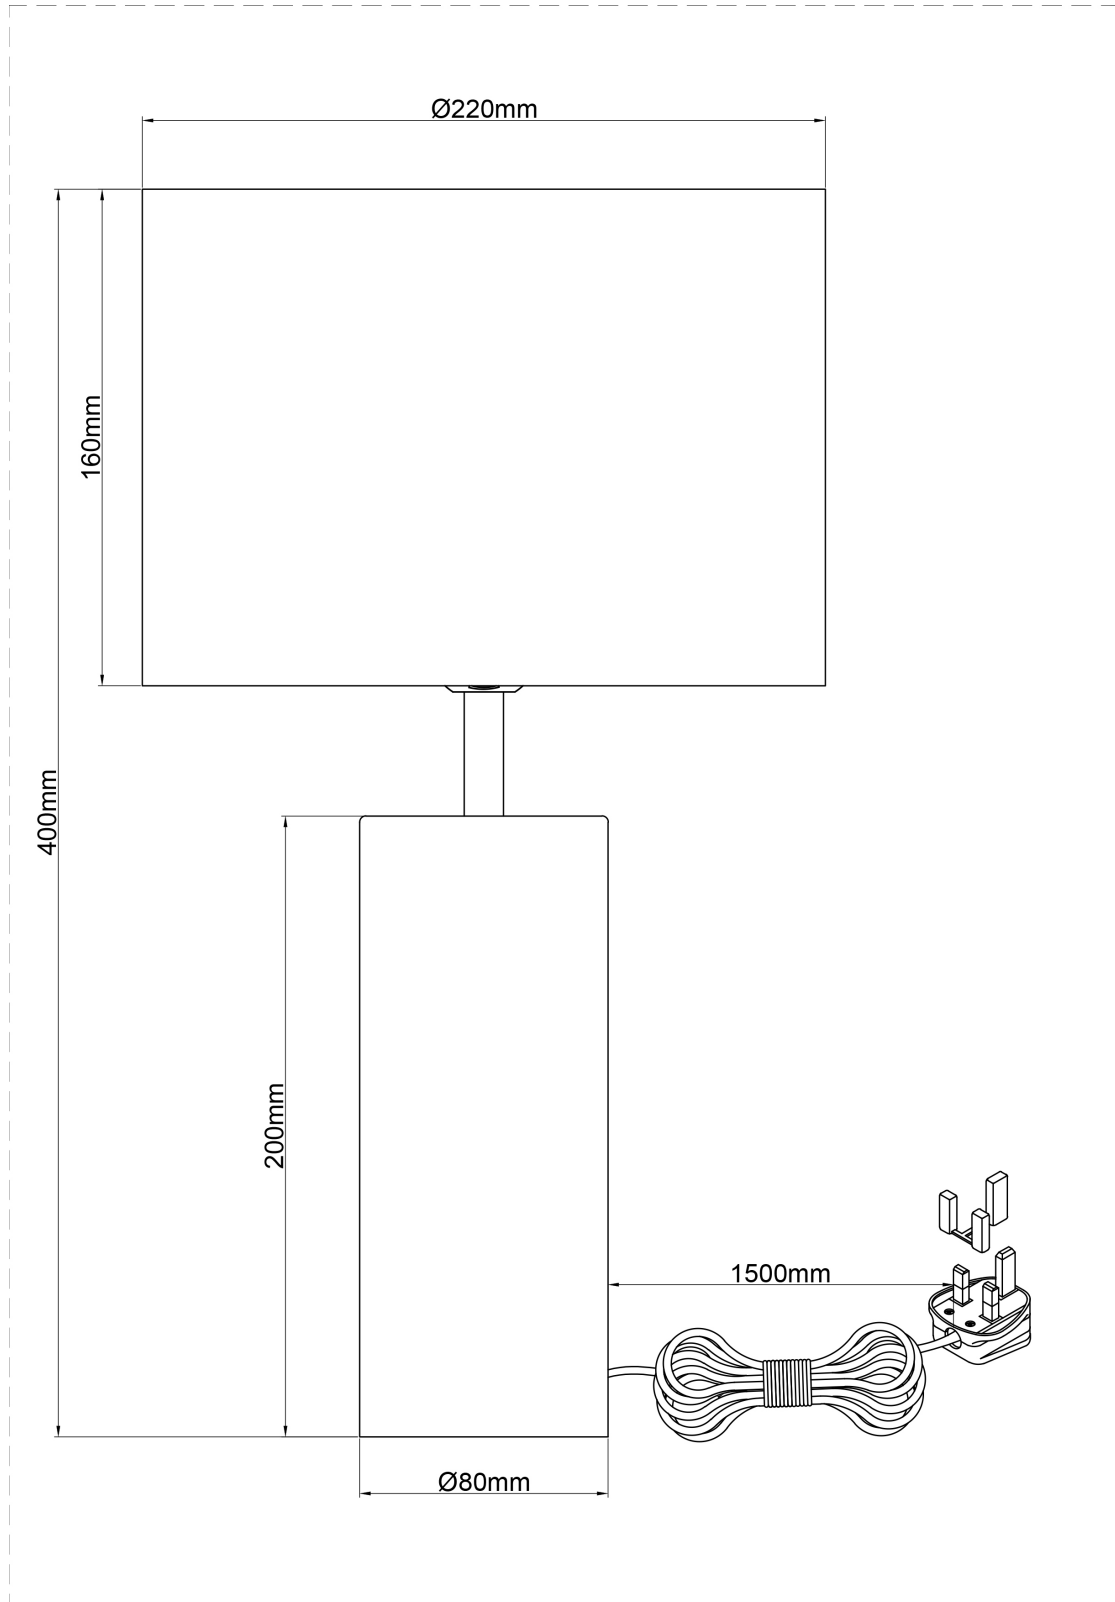

Amber - Gold Touch Operated 40cm Table Lamp Burnt Orange Velvet Shade

CERTIFICATION

CONTACT

www.firstchoicelighting.co.uk

info@firstchoicelighting.co.uk