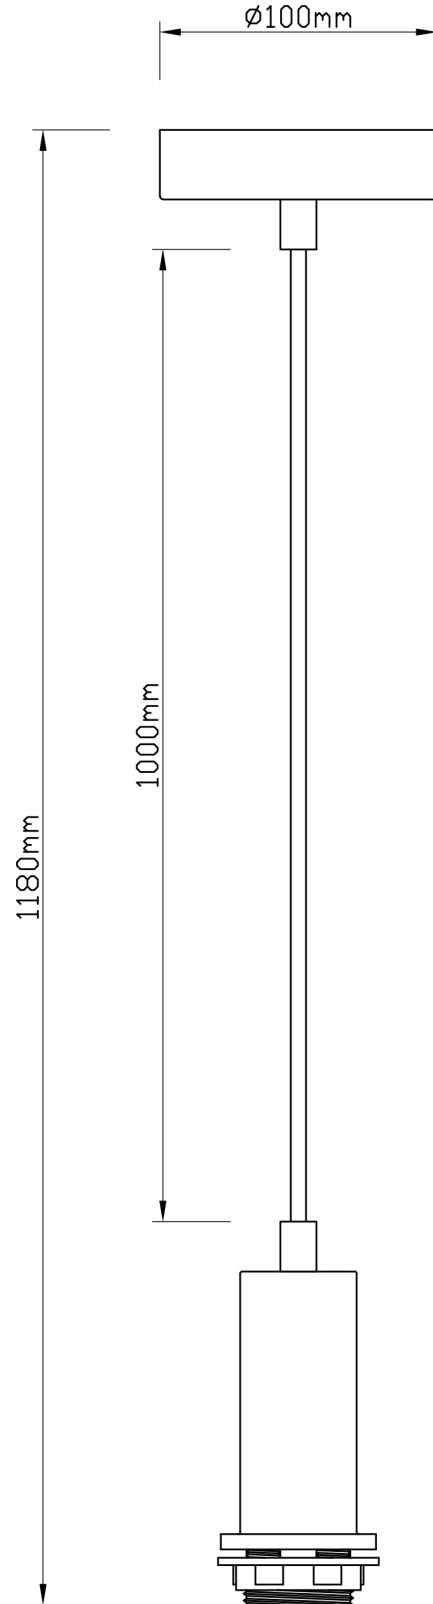

CERTIFICATION

CONTACT

www.firstchoicelighting.co.uk

info@firstchoicelighting.co.uk