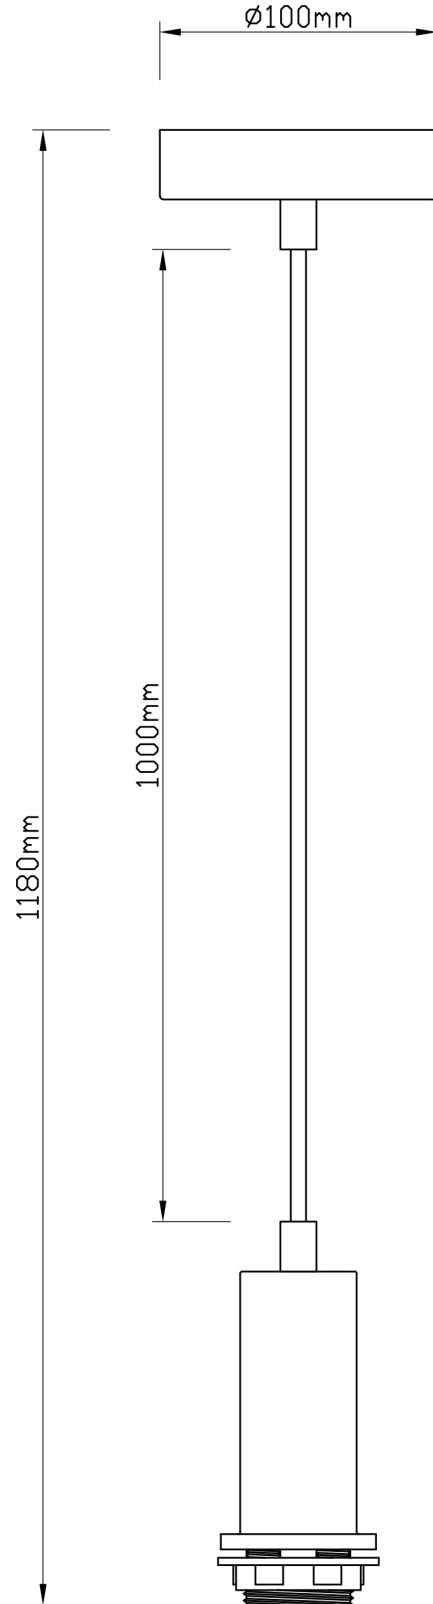

Betchley - White Ribbed Glass Globe Black Deco Pendant Fitting

LIGHT SOURCE DATA

- 60W Max E27 ES (required)
- Lamp direction - Indirect
- Lamp shape - Standard
- Dimmable
- Energy class: Not applicable

DIMENSION DATA

- Height 180 - 1165mm
- Diameter 200mm

- Weight 1.03kg

SPECIFICATION

- Manufacturer warranty for 2 years from date of purchase
- White glass with matt black detail
- IP20
- No
- Class I - Single Insulated, Earthed
- 240V
- Assembly required? No
- UKCA Marking, Energy Efficient, Energy Saving

CERTIFICATION

CONTACT

www.firstchoicelighting.co.uk

info@firstchoicelighting.co.uk

Betchley - White Ribbed Glass Globe Black Deco Pendant Fitting

CERTIFICATION

CONTACT

www.firstchoicelighting.co.uk