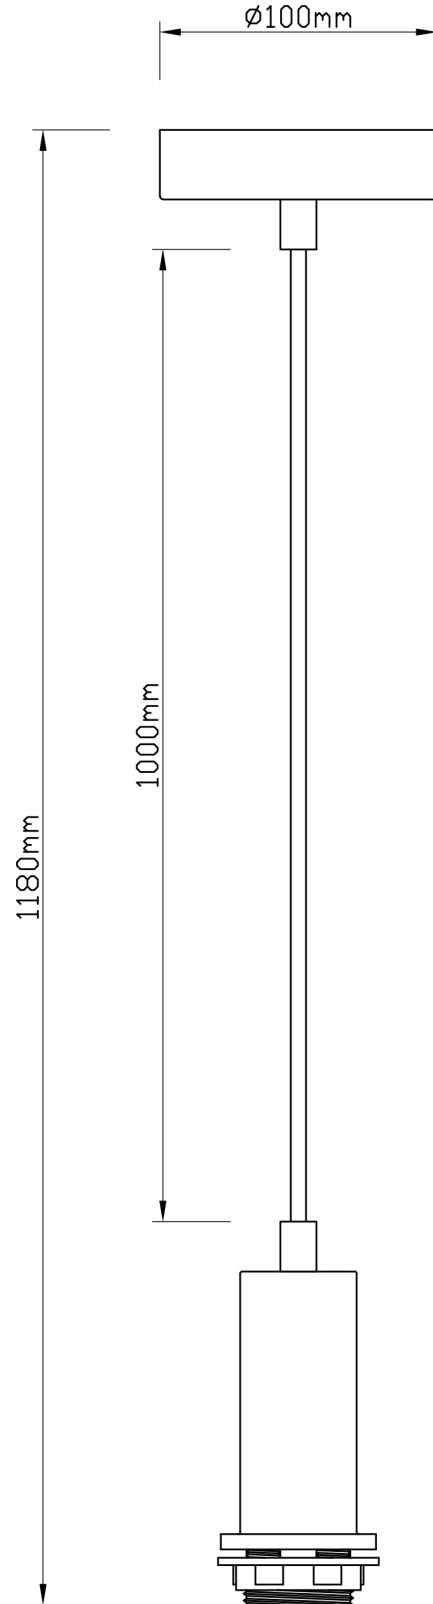

Betchley - Clear Ribbed Glass Globe Satin Brass Deco Pendant Fitting

LIGHT SOURCE DATA

- 60W Max E27 ES (required)
- Lamp direction - Indirect
- Lamp shape - Standard
- Dimmable
- Energy class: Not applicable

DIMENSION DATA

- Height 180 - 1165mm
- Diameter 200mm

- Weight 0.62kg

SPECIFICATION

- Manufacturer warranty for 2 years from date of purchase
- Clear ribbed glass with satin brass plate detail
- IP20
- No
- Class I - Single Insulated, Earthed
- 240V
- Assembly required? No
- UKCA Marking, Energy Efficient, Energy Saving

CERTIFICATION

CONTACT

www.firstchoicelighting.co.uk

info@firstchoicelighting.co.uk

Betchley - Clear Ribbed Glass Globe Satin Brass Deco Pendant Fitting

CERTIFICATION

CONTACT

www.firstchoicelighting.co.uk