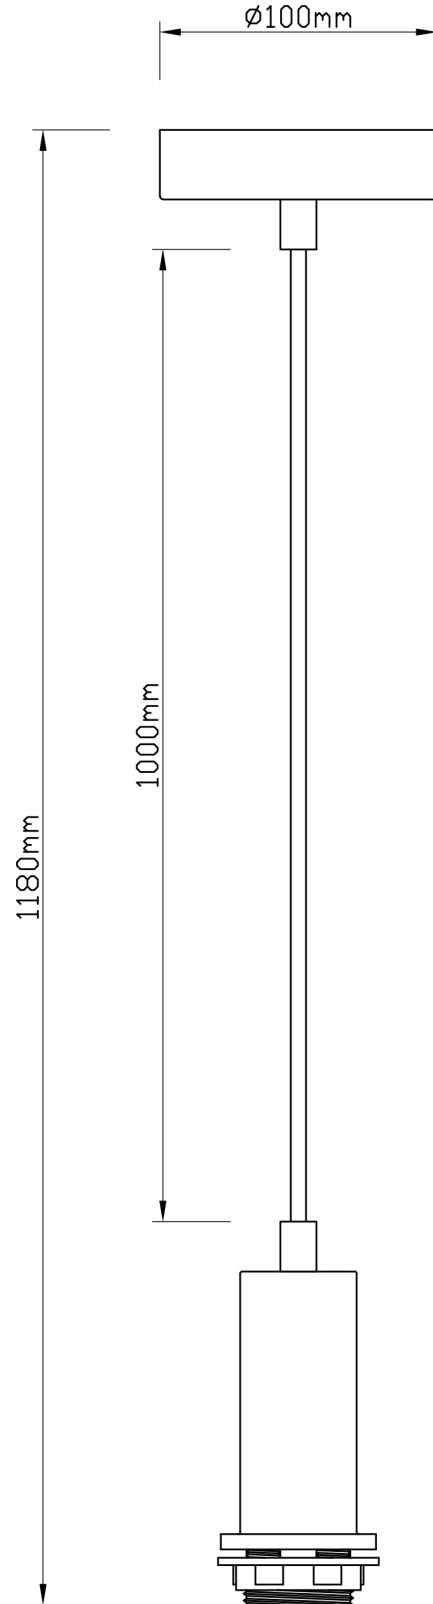

Batley - Clear Ribbed Glass Satin Brass Deco Pendant Fitting

CERTIFICATION

CONTACT

www.firstchoicelighting.co.uk

info@firstchoicelighting.co.uk