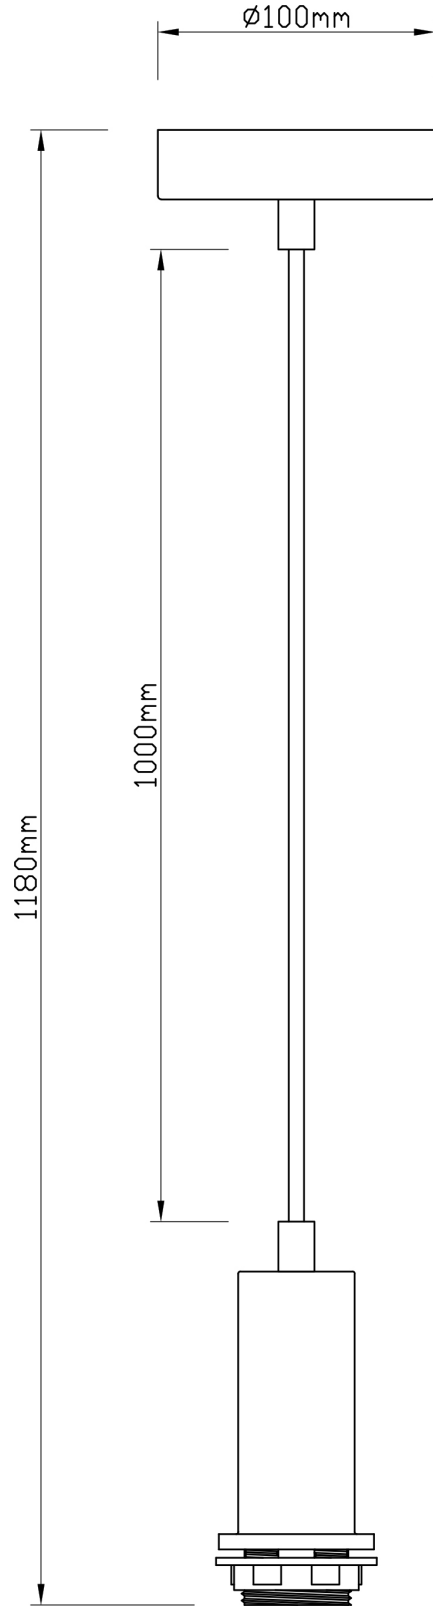

CERTIFICATION

CONTACT

www.firstchoicelighting.co.uk

info@firstchoicelighting.co.uk